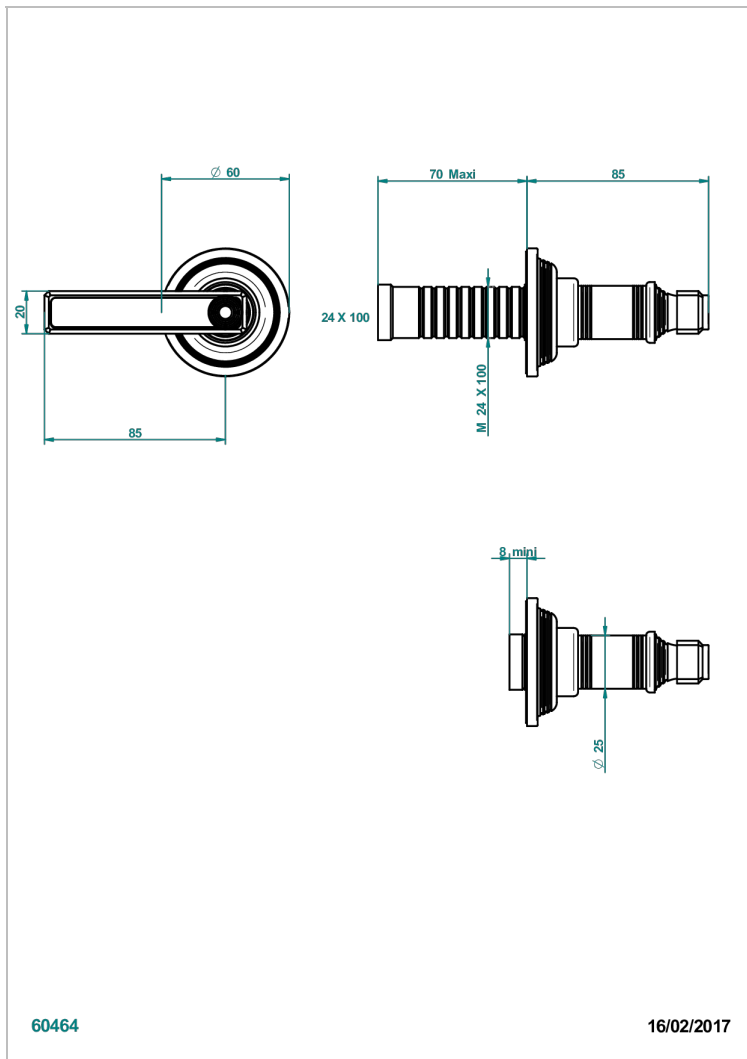

WEST COAST WHITE ONYX WITH LEVER HANDLES

U9H-30B

Wall volume control 30 & 32 trim

THG[®]
PARIS

CHARACTERISTIC

- West Coast White Onyx with lever handles
- Wall volume control 30 & 32 trim

RELATED SKU'S

- Ref. G00-32CUSA 3/4" Volume control wall valve with ceramic cartridge
- Ref. G00-32HUSA 3/4" Volume control wall valve with ceramic cartridge counterclockwise
- Ref. G00-30CUSA 1/2" volume control wall valve with ceramic cartridge
- Ref. G00-30HUSA 1/2" Volume control wall valve with ceramic cartridge counterclockwise