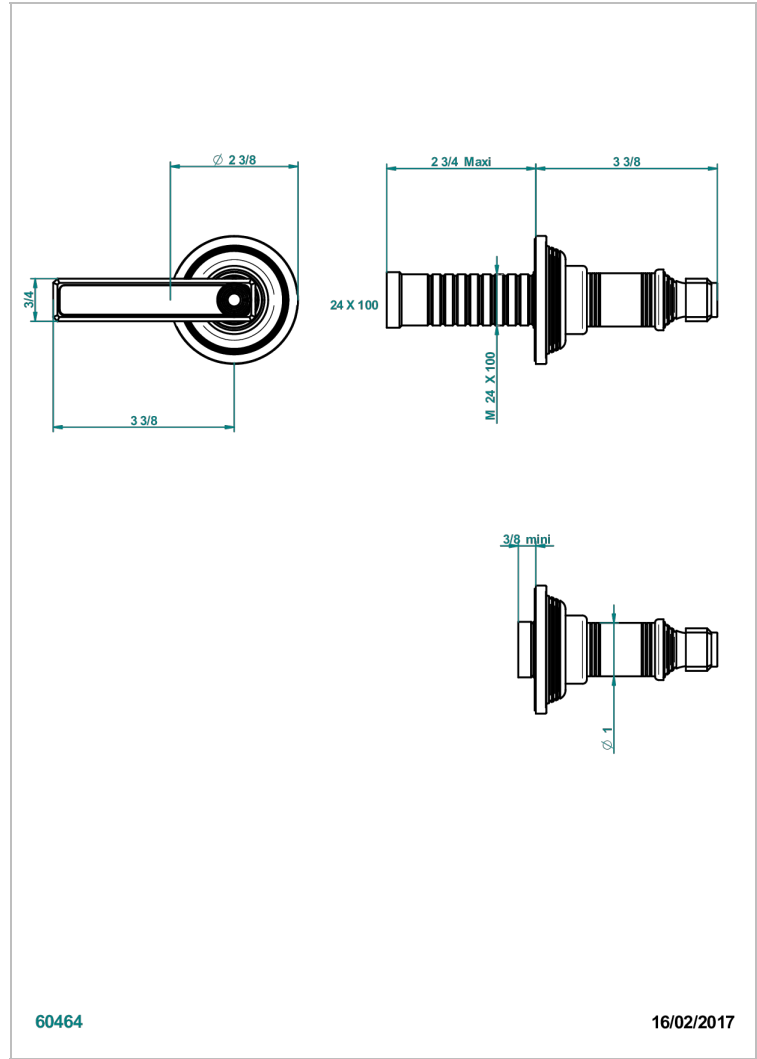

WEST COAST WHITE ONYX WITH LEVER HANDLES

U9H-30B

Wall volume control 30 & 32 trim

THG[®]
PARIS

CHARACTERISTIC

- West Coast White Onyx with lever handles
- Wall volume control 30 & 32 trim

RELATED SKU'S

- Ref. G00-32CUSA 3/4" Volume control wall valve with ceramic cartridge
- Ref. G00-32HUSA 3/4" Volume control wall valve with ceramic cartridge counterclockwise
- Ref. G00-30CUSA 1/2" volume control wall valve with ceramic cartridge
- Ref. G00-30HUSA 1/2" Volume control wall valve with ceramic cartridge counterclockwise