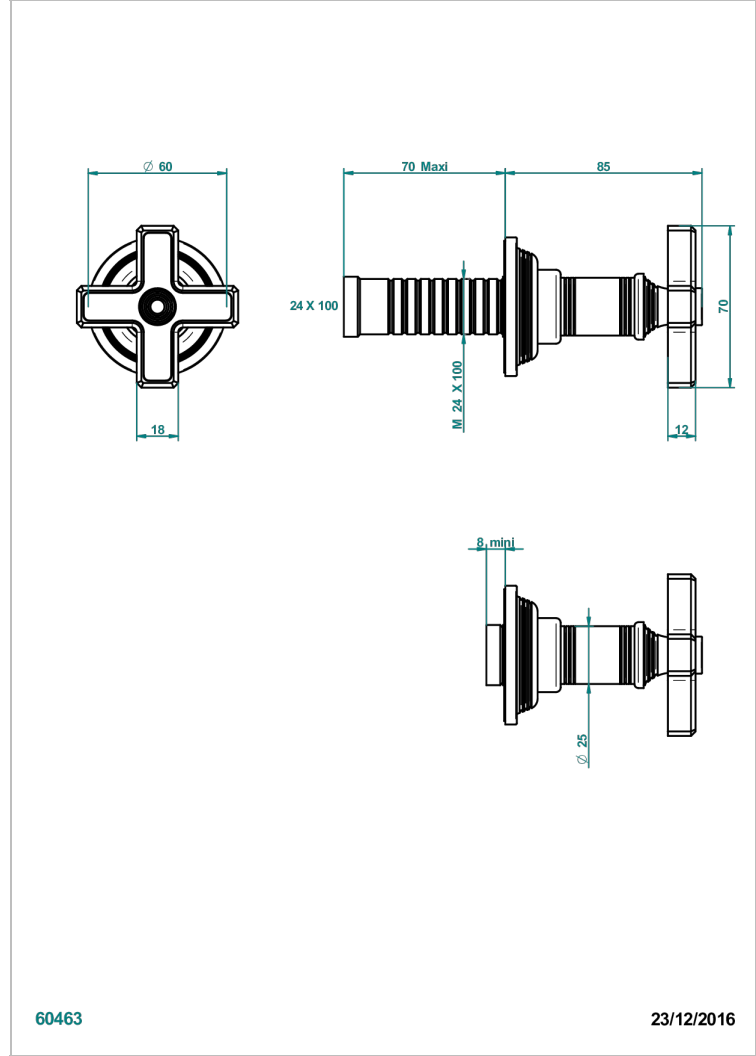

# WEST COAST WHITE ONYX

U9G-30B

Wall volume control 30 & 32 trim

THG<sup>®</sup>  
PARIS

60463

23/12/2016

## CHARACTERISTIC

- West Coast White Onyx
- Wall volume control 30 & 32 trim

## RELATED SKU'S

- Ref. G00-32CUSA 3/4" Volume control wall valve with ceramic cartridge
- Ref. G00-32HUSA 3/4" Volume control wall valve with ceramic cartridge counterclockwise
- Ref. G00-30CUSA 1/2" volume control wall valve with ceramic cartridge
- Ref. G00-30HUSA 1/2" Volume control wall valve with ceramic cartridge counterclockwise