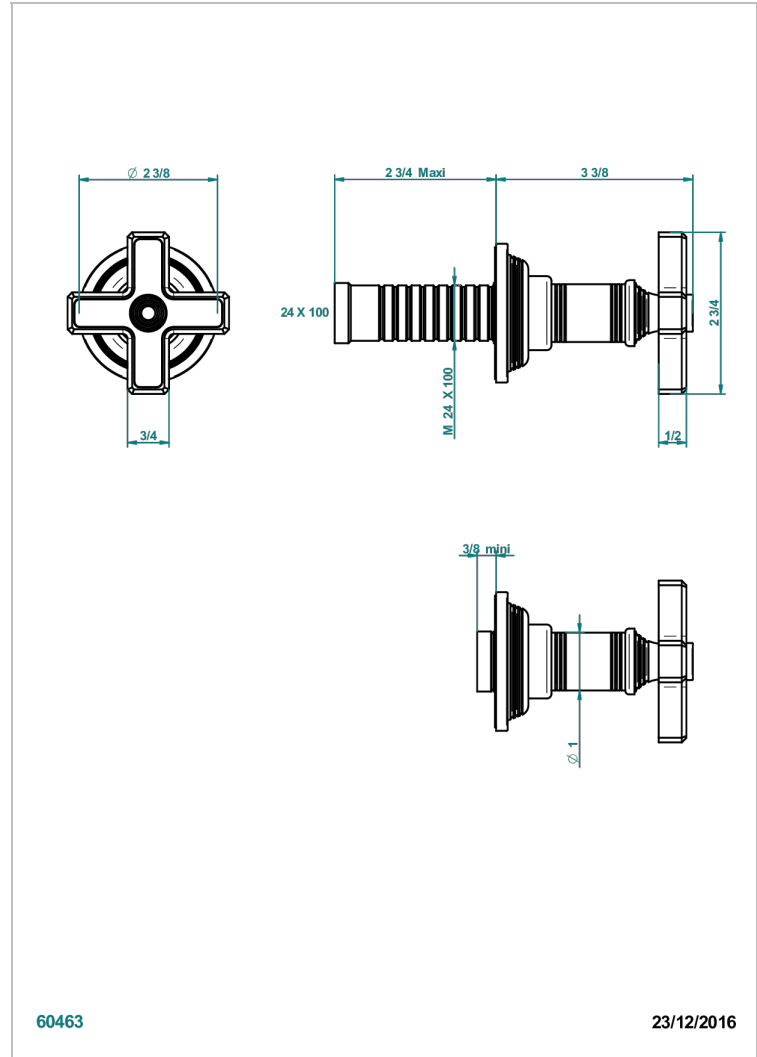

# WEST COAST WHITE ONYX

U9G-30B

Wall volume control 30 & 32 trim

THG<sup>®</sup>  
PARIS

## CHARACTERISTIC

- West Coast White Onyx
- Wall volume control 30 & 32 trim

## RELATED SKU'S

- Ref. G00-32CUSA 3/4" Volume control wall valve with ceramic cartridge
- Ref. G00-32HUSA 3/4" Volume control wall valve with ceramic cartridge counterclockwise
- Ref. G00-30CUSA 1/2" volume control wall valve with ceramic cartridge
- Ref. G00-30HUSA 1/2" Volume control wall valve with ceramic cartridge counterclockwise