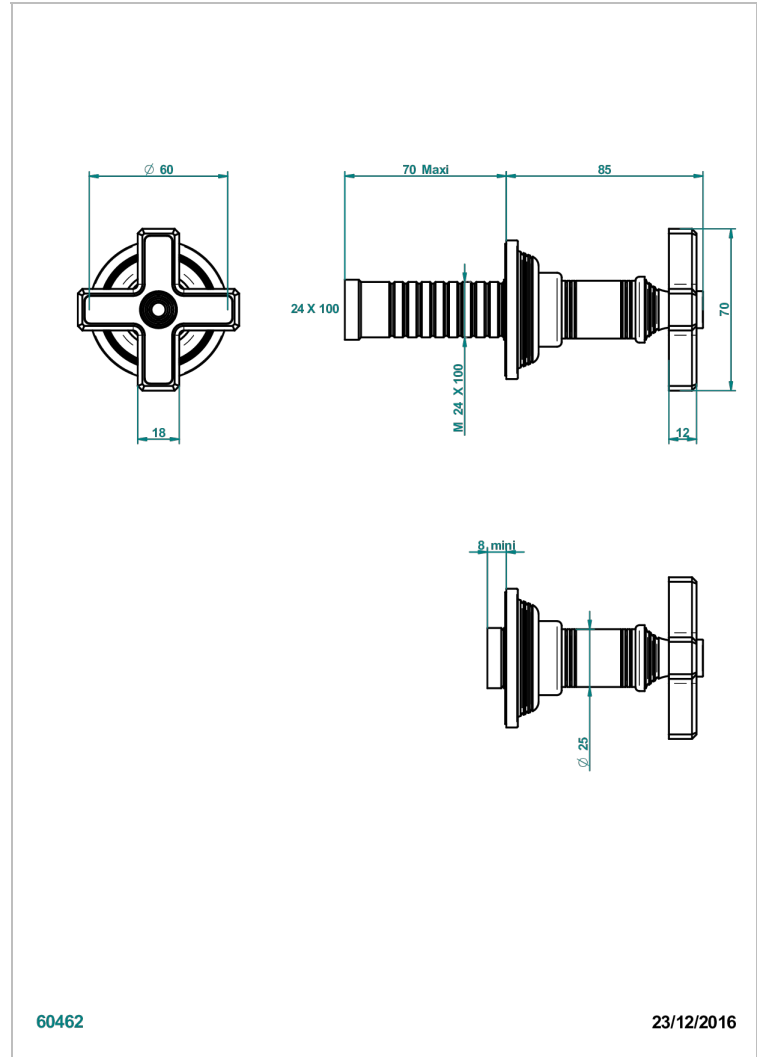

WEST COAST BLACK ONYX

U9E-30B

Wall volume control 30 & 32 trim

THG[®]
PARIS

60462

23/12/2016

CHARACTERISTIC

- West Coast Black Onyx
- Wall volume control 30 & 32 trim

RELATED SKU'S

- Ref. G00-32CUSA 3/4" Volume control wall valve with ceramic cartridge
- Ref. G00-32HUSA 3/4" Volume control wall valve with ceramic cartridge counterclockwise
- Ref. G00-30CUSA 1/2" volume control wall valve with ceramic cartridge
- Ref. G00-30HUSA 1/2" Volume control wall valve with ceramic cartridge counterclockwise