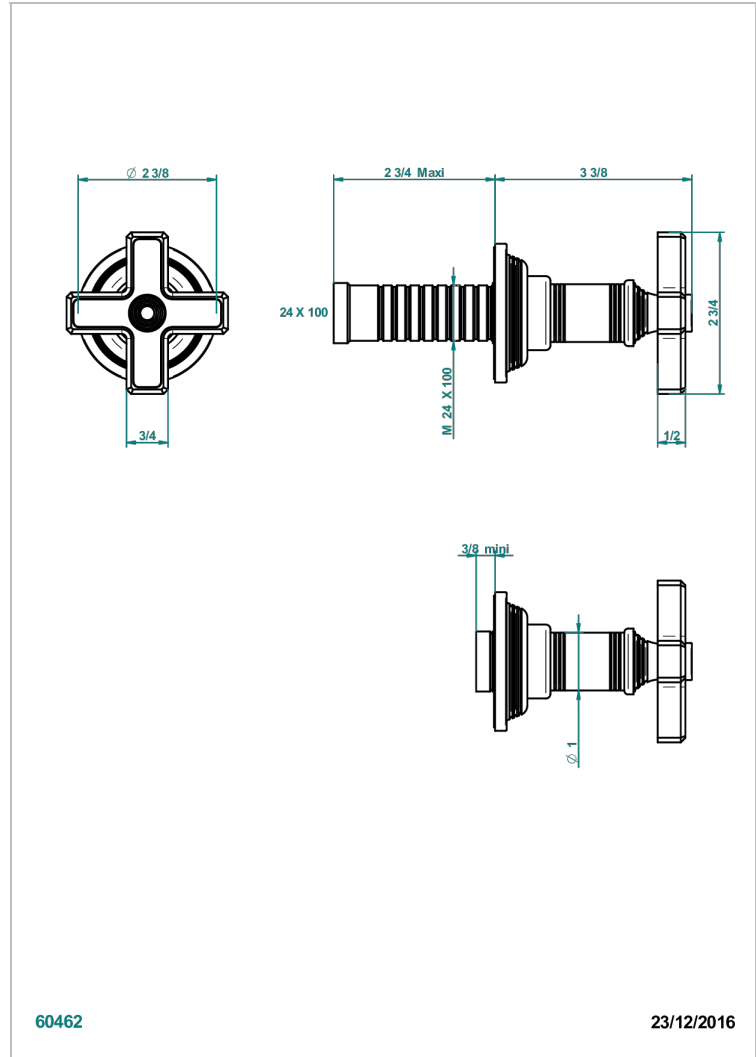

WEST COAST BLACK ONYX

U9E-30B

Wall volume control 30 & 32 trim

THG[®]
PARIS

60462

23/12/2016

CHARACTERISTIC

- West Coast Black Onyx
- Wall volume control 30 & 32 trim

RELATED SKU'S

- Ref. G00-32CUSA 3/4" Volume control wall valve with ceramic cartridge
- Ref. G00-32HUSA 3/4" Volume control wall valve with ceramic cartridge counterclockwise
- Ref. G00-30CUSA 1/2" volume control wall valve with ceramic cartridge
- Ref. G00-30HUSA 1/2" Volume control wall valve with ceramic cartridge counterclockwise