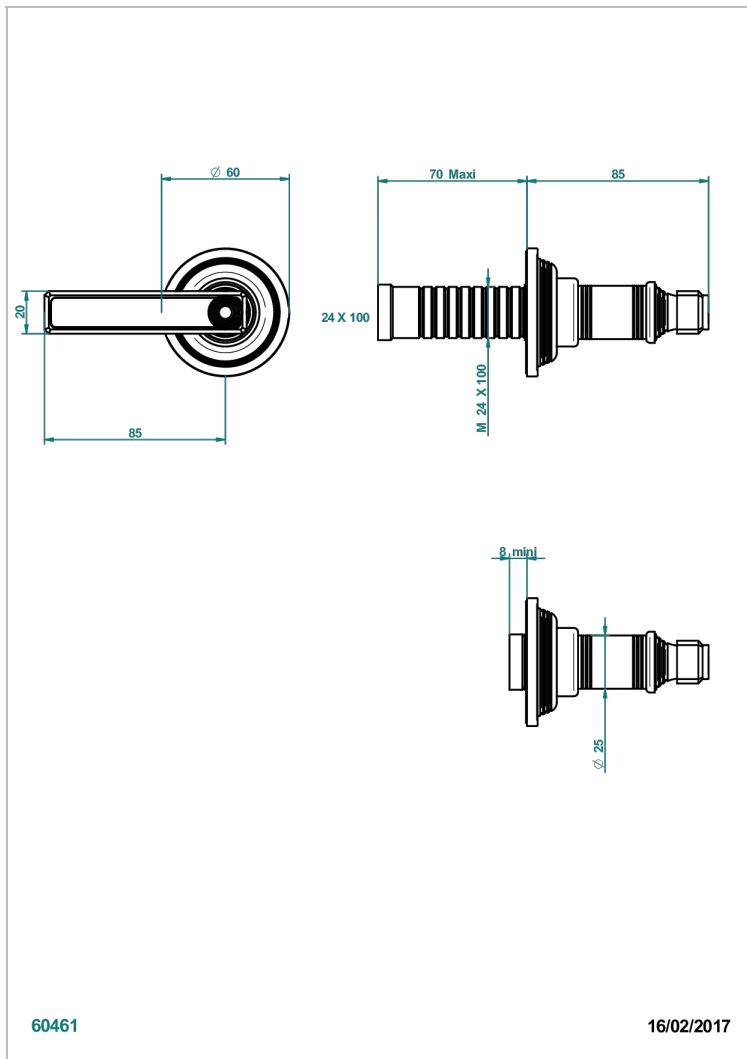

WEST COAST BLACK ONYX WITH LEVER HANDLES

U9F-30B

Wall volume control 30 & 32 trim

THG[®]
PARIS

CHARACTERISTIC

- West Coast Black Onyx with lever handles
- Wall volume control 30 & 32 trim

RELATED SKU'S

- Ref. G00-32CUSA 3/4" Volume control wall valve with ceramic cartridge
- Ref. G00-32HUSA 3/4" Volume control wall valve with ceramic cartridge counterclockwise
- Ref. G00-30CUSA 1/2" volume control wall valve with ceramic cartridge
- Ref. G00-30HUSA 1/2" Volume control wall valve with ceramic cartridge counterclockwise