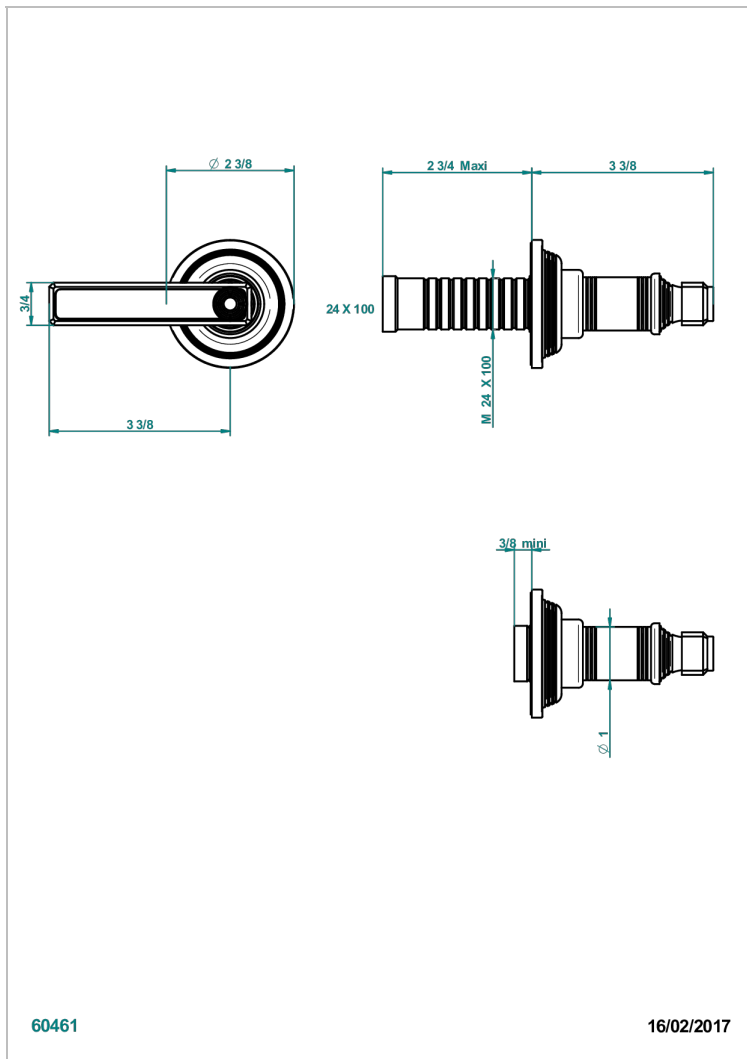

WEST COAST BLACK ONYX WITH LEVER HANDLES

U9F-30B

Wall volume control 30 & 32 trim

THG[®]
PARIS

60461

16/02/2017

CHARACTERISTIC

- West Coast Black Onyx with lever handles
- Wall volume control 30 & 32 trim

RELATED SKU'S

- Ref. G00-32CUSA 3/4" Volume control wall valve with ceramic cartridge
- Ref. G00-32HUSA 3/4" Volume control wall valve with ceramic cartridge counterclockwise
- Ref. G00-30CUSA 1/2" volume control wall valve with ceramic cartridge
- Ref. G00-30HUSA 1/2" Volume control wall valve with ceramic cartridge counterclockwise