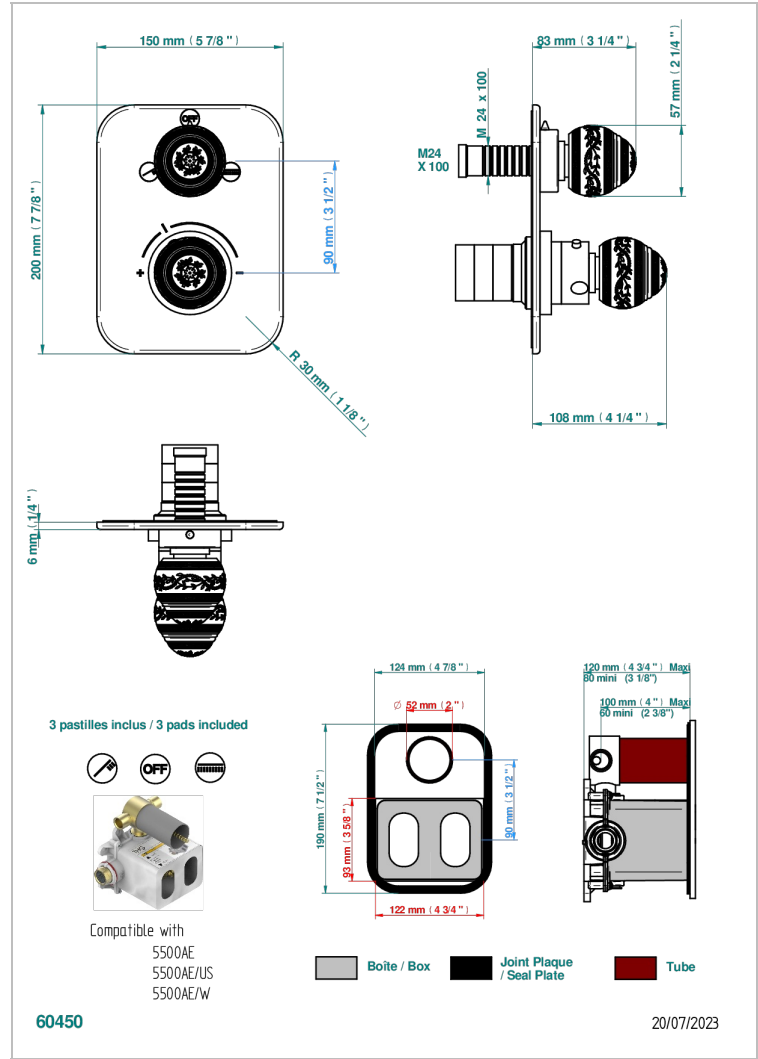

# MARQUISE GOLD DECOR

A7F-5500BE

Trim for THG thermostat with 2-way diverter, rough part supplied with fixing box ref. 5 500AE/US

## CHARACTERISTIC

- Built-in thermostatic cover for 5500AE - 5500AE/US - 5500AE/W with 2 no.1/2" outputs and 1 stop function
- Requires concealed thermostat Ref 5500AE - 5500AE/US - 5500AE/W
- For Shower 2 functions - non simultaneous -
- Temperature control knob with security stop at 38°C
- Solid brass plate and knob
- ASME : ASME A112.18.1-2011/CSA B125.1-11
- DVGW : DW-6512CQ0608

## RELATED SKU'S

- Ref. G00-5500AE/US 3/4" THG thermostat with 2-way diverter with wax cartridge with stop valve and 2 outlets delivered with a built-in box, no trim
- Ref. G00-5100G Reinforced stop ring for THG thermostatic with fixing set