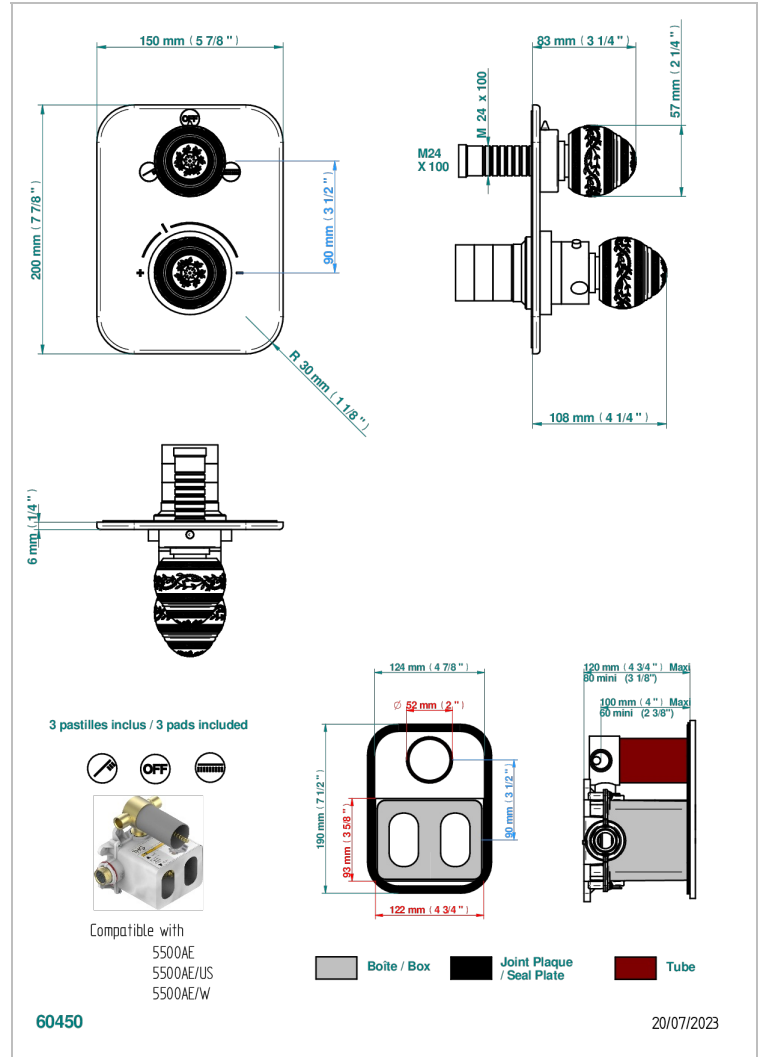

# MARQUISE GOLD DECOR

A7F-5500BE

Trim for THG thermostat with 2 way diverter - ref. 5 500AE with box for rough parts

THG  
PARIS

## CHARACTERISTIC

- Built-in thermostatic cover for 5500AE - 5500AE/US - 5500AE/W with 2 no.1/2" outputs and 1 stop function
- Requires concealed thermostat Ref 5500AE - 5500AE/US - 5500AE/W
- For Shower 2 functions - non simultaneous -
- Temperature control knob with security stop at 38°C
- Solid brass plate and knob
- ASME : ASME A112.18.1-2011/CSA B125.1-11
- DVGW : DW-6512CQ0608

## RELATED SKU'S

- Ref. G00-5500AE 3/4" THG thermostat with wax cartridge with stop valve and 2 outlets (stop position between outlets), delivered with a built-in box, no trim
- Ref. G00-5100G Reinforced stop ring for THG thermostatic with fixing set