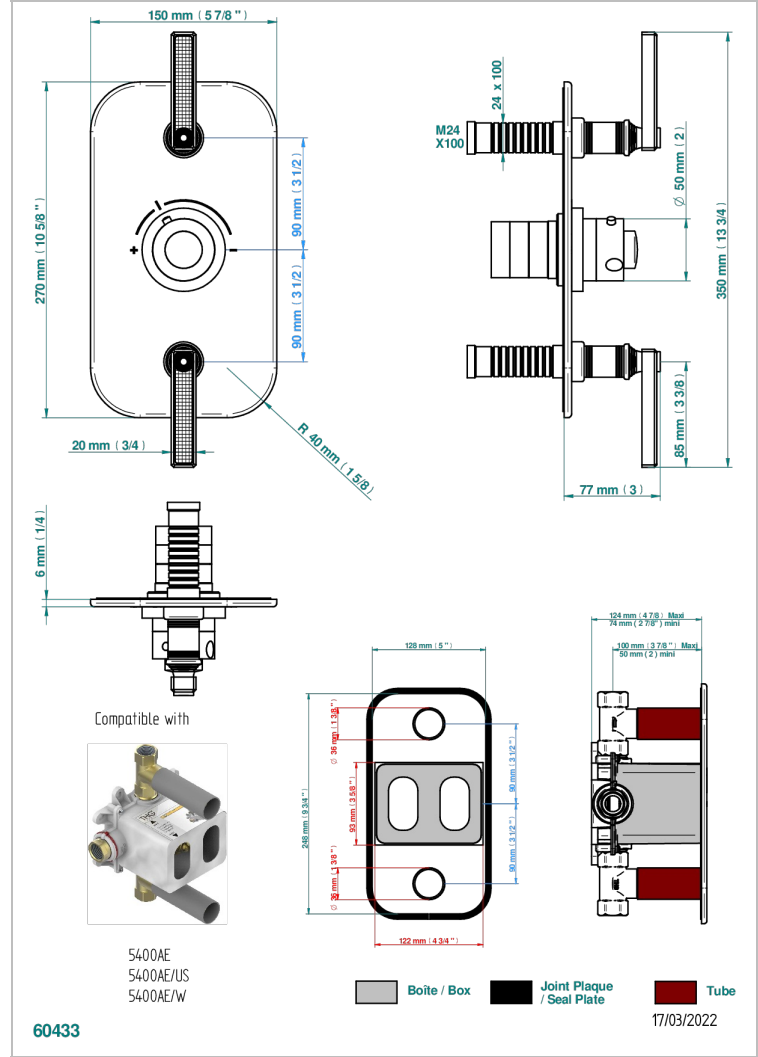

# WEST COAST WITH GUILLOCHE DECOR WITH LEVER HANDLES

U9D-5400BE

Trim for THG thermostat 2 volume controls, rough part supplied with fixing box ref. 5 400AE/US

## CHARACTERISTIC

- Built-in thermostatic cover for 5400AE - 5400AE/W - 5400AE/US with 2 no. 3/4" outputs
- Requires concealed thermostat réf 5400AE - 5400AE/W - 5400AE/US
- For shower 2 simultaneous functions
- Temperature control knob with security stop at 38°C
- Solid brass plate and knob
- ASME : ASME A112.18.1-2011/CSA B125.1-11
- DVGW : DW-6512CQ0608

## RELATED SKU'S

- Ref. G00-5400AE/US 3/4" THG thermostat with wax cartridge, with two valves delivered with a built-in box, no trim
- Ref. G00-5100G Reinforced stop ring for THG thermostatic with fixing set