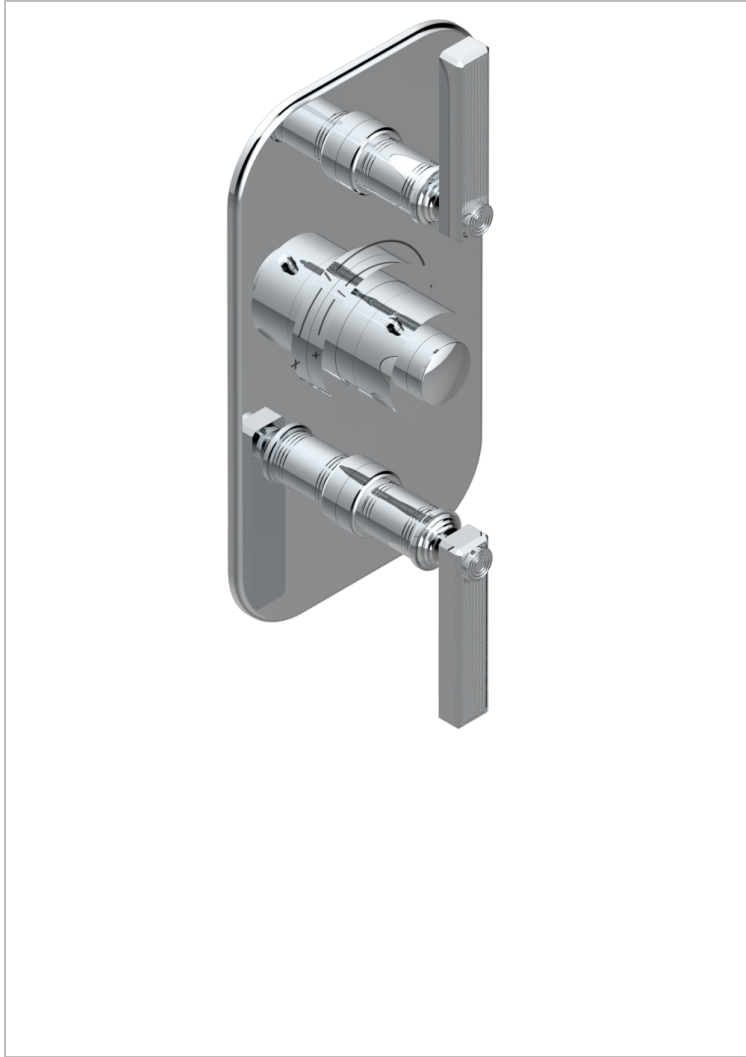

# WEST COAST WITH GUILLOCHE DECOR WITH LEVER HANDLES

U9D-5400BE

Trim for THG thermostat 2 volume controls, rough part supplied with fixing box ref. 5 400AE/US

## CHARACTERISTIC

- Built-in thermostatic cover for 5400AE - 5400AE/W - 5400AE/US with 2 no. 3/4" outputs
- Requires concealed thermostat réf 5400AE - 5400AE/W - 5400AE/US
- For shower 2 simultaneous functions
- Temperature control knob with security stop at 38°C
- Solid brass plate and knob
- ASME : ASME A112.18.1-2011/CSA B125.1-11
- DVGW : DW-6512CQ0608

## RELATED SKU'S

- Ref. G00-5400AE/US 3/4" THG thermostat with wax cartridge, with two valves delivered with a built-in box, no trim
- Ref. G00-5100G Reinforced stop ring for THG thermostatic with fixing set