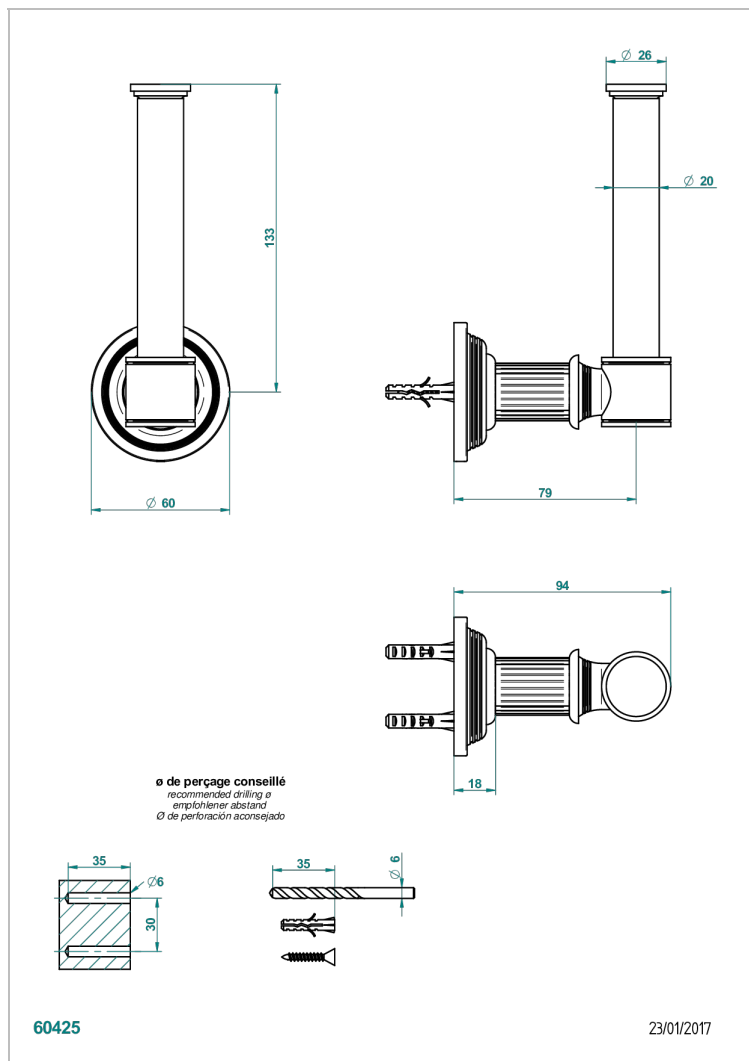

GRAND CENTRAL WHITE ONYX WITH LEVER HANDLES

U9S-542

Reserve toilet paper holder

CHARACTERISTIC

- Grand central White Onyx with lever handles
- Reserve toilet paper holder

AVAILABLE FINITIONS

Black ceram - D30
 Blush PVD - H62
 Brass color PVD - H49
 Brown bronze color PVD - F33
 Chrome polished - A02
 Copper antique matt, coated - H07

Matt nickel (American satin) - C01
 Matt nickel color PVD - H56
 Natural smoked Brass - A13
 Nickel antique / Sovereign - H28
 Nickel color PVD - H55
 Nickel polished - B01

Soft gold - F30
 Soft matt gold - F31
 Umber PVD - H66