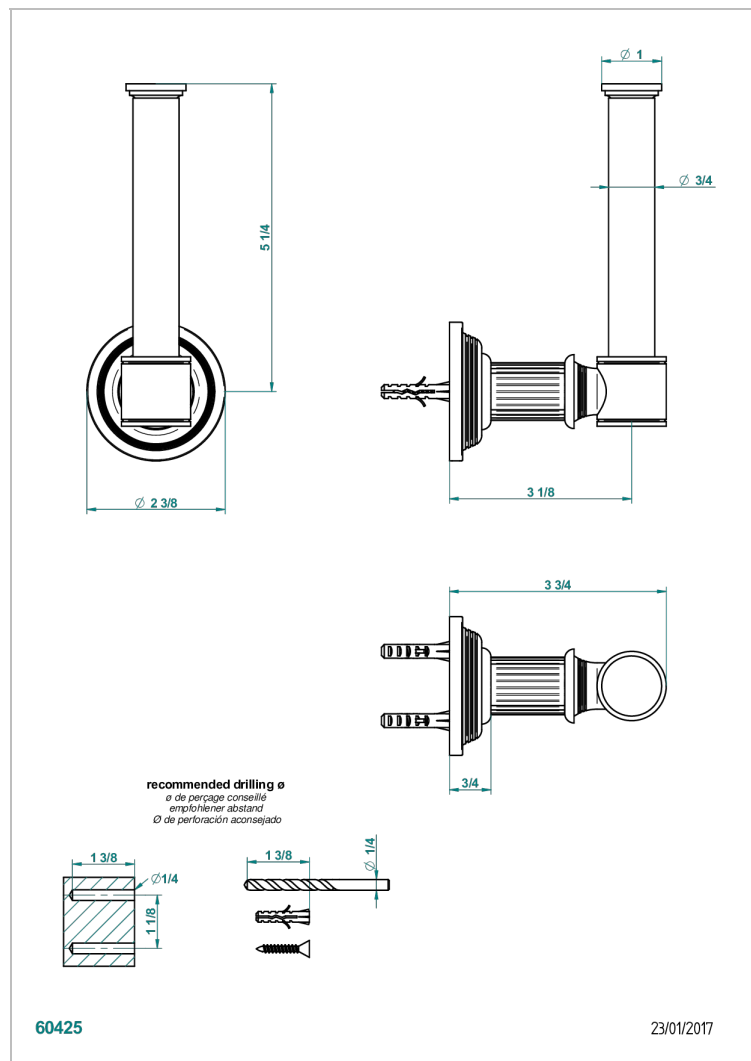

GRAND CENTRAL WHITE ONYX WITH LEVER HANDLES

U9S-542

Reserve toilet paper holder

CHARACTERISTIC

- Grand central White Onyx with lever handles
- Reserve toilet paper holder

AVAILABLE FINITIONS

Black ceram - D30
 Blush PVD - H62
 Brass color PVD - H49
 Brown bronze color PVD - F33
 Chrome polished - A02
 Copper antique matt, coated - H07

Matt nickel (American satin) - C01
 Matt nickel color PVD - H56
 Natural smoked Brass - A13
 Nickel antique / Sovereign - H28
 Nickel color PVD - H55
 Nickel polished - B01

Soft gold - F30
 Soft matt gold - F31
 Umber PVD - H66