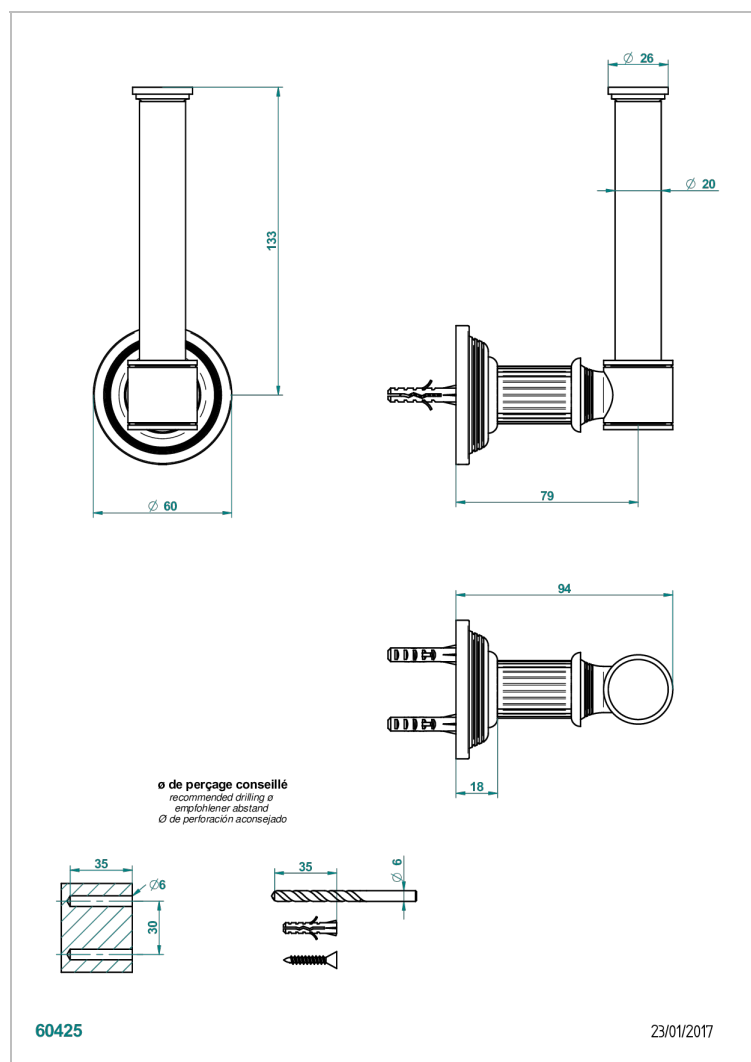

GRAND CENTRAL WHITE ONYX

U9R-542

Reserve toilet paper holder

THG[®]
PARIS

CHARACTERISTIC

- Grand central White Onyx
- Reserve toilet paper holder

AVAILABLE FINITIONS

Black ceram - D30
Blush PVD - H62
Brass color PVD - H49
Brown bronze color PVD - F33
Chrome polished - A02
Copper antique matt, coated - H07

Matt nickel (American satin) - C01
Matt nickel color PVD - H56
Natural smoked Brass - A13
Nickel antique / Sovereign - H28
Nickel color PVD - H55
Nickel polished - B01

Soft gold - F30
Soft matt gold - F31
Umber PVD - H66