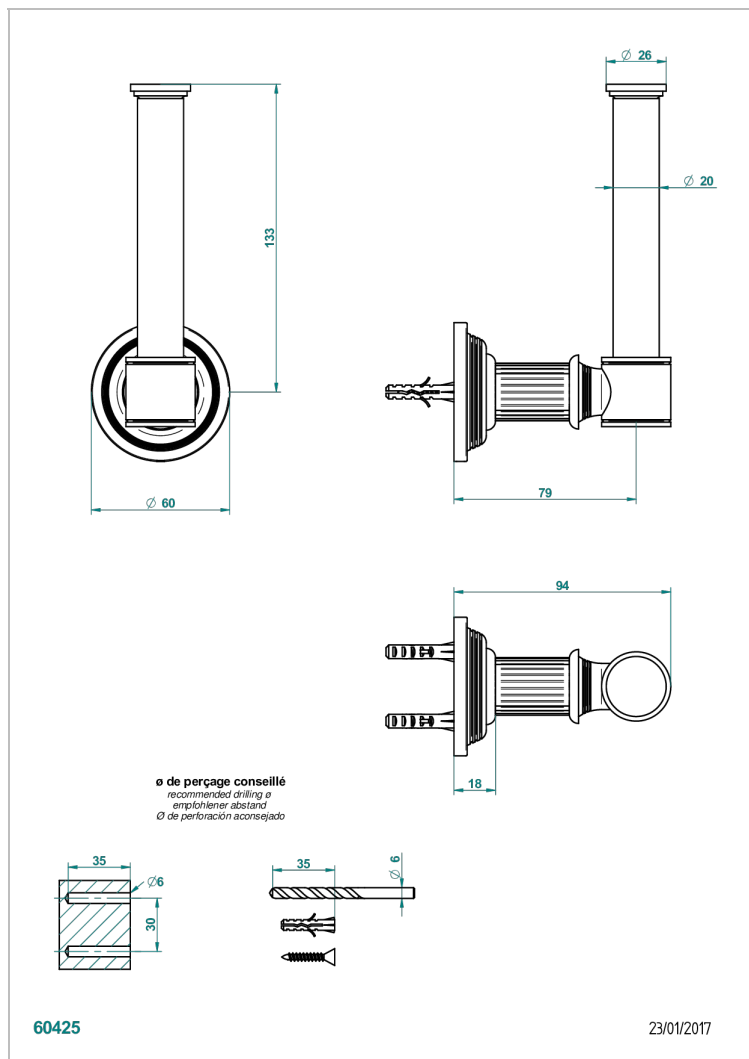

GRAND CENTRAL BLACK ONYX WITH LEVER HANDLES

U9N-542

Reserve toilet paper holder

CHARACTERISTIC

- Grand central Black Onyx with lever handles
- Reserve toilet paper holder

AVAILABLE FINITIONS

Black ceram - D30
Blush PVD - H62
Brass color PVD - H49
Brown bronze color PVD - F33
Chrome polished - A02
Copper antique matt, coated - H07

Matt nickel (American satin) - C01
Matt nickel color PVD - H56
Natural smoked Brass - A13
Nickel antique / Sovereign - H28
Nickel color PVD - H55
Nickel polished - B01

Soft gold - F30
Soft matt gold - F31
Umber PVD - H66