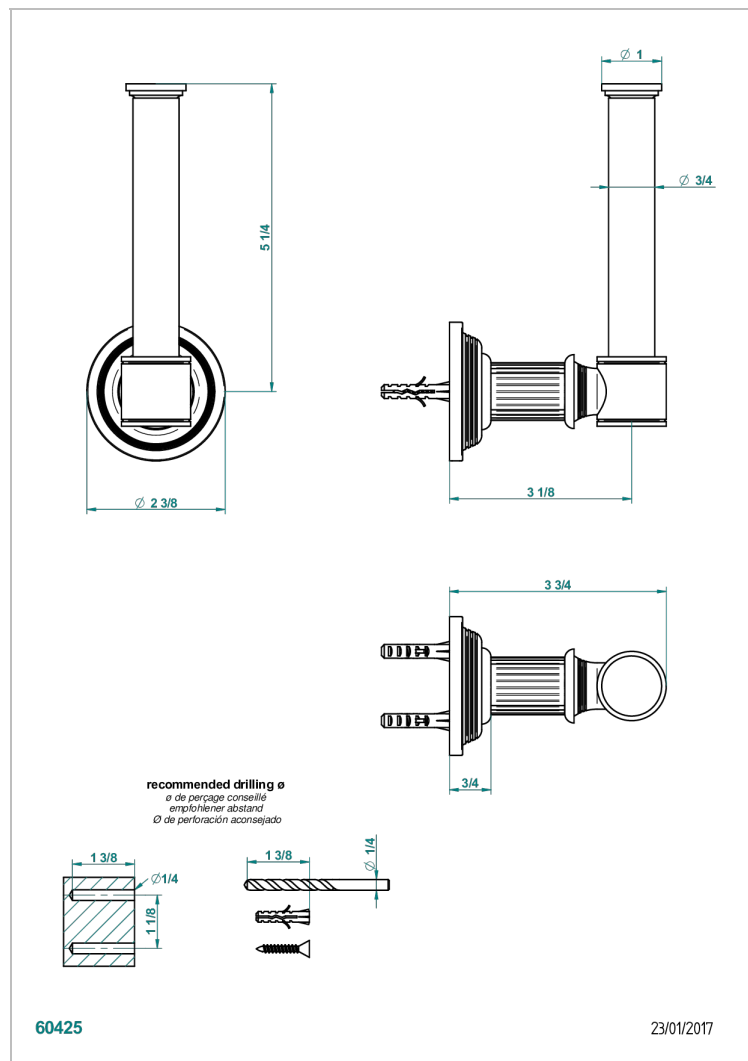

GRAND CENTRAL BLACK ONYX WITH LEVER HANDLES

U9N-542

Reserve toilet paper holder

CHARACTERISTIC

- Grand central Black Onyx with lever handles
- Reserve toilet paper holder

AVAILABLE FINITIONS

Black ceram - D30
 Blush PVD - H62
 Brass color PVD - H49
 Brown bronze color PVD - F33
 Chrome polished - A02
 Copper antique matt, coated - H07

Matt nickel (American satin) - C01
 Matt nickel color PVD - H56
 Natural smoked Brass - A13
 Nickel antique / Sovereign - H28
 Nickel color PVD - H55
 Nickel polished - B01

Soft gold - F30
 Soft matt gold - F31
 Umber PVD - H66