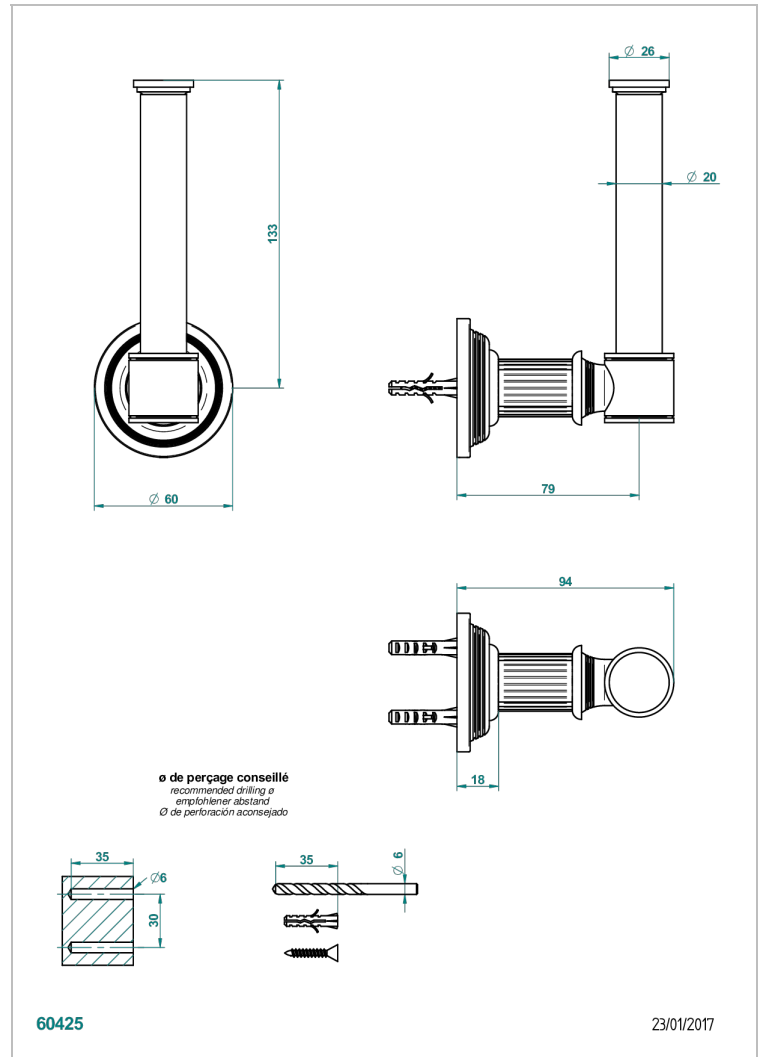

# GRAND CENTRAL BLACK ONYX

U9M-542

Reserve toilet paper holder

THG<sup>®</sup>  
PARIS

## CHARACTERISTIC

- Grand central Black Onyx
- Reserve toilet paper holder