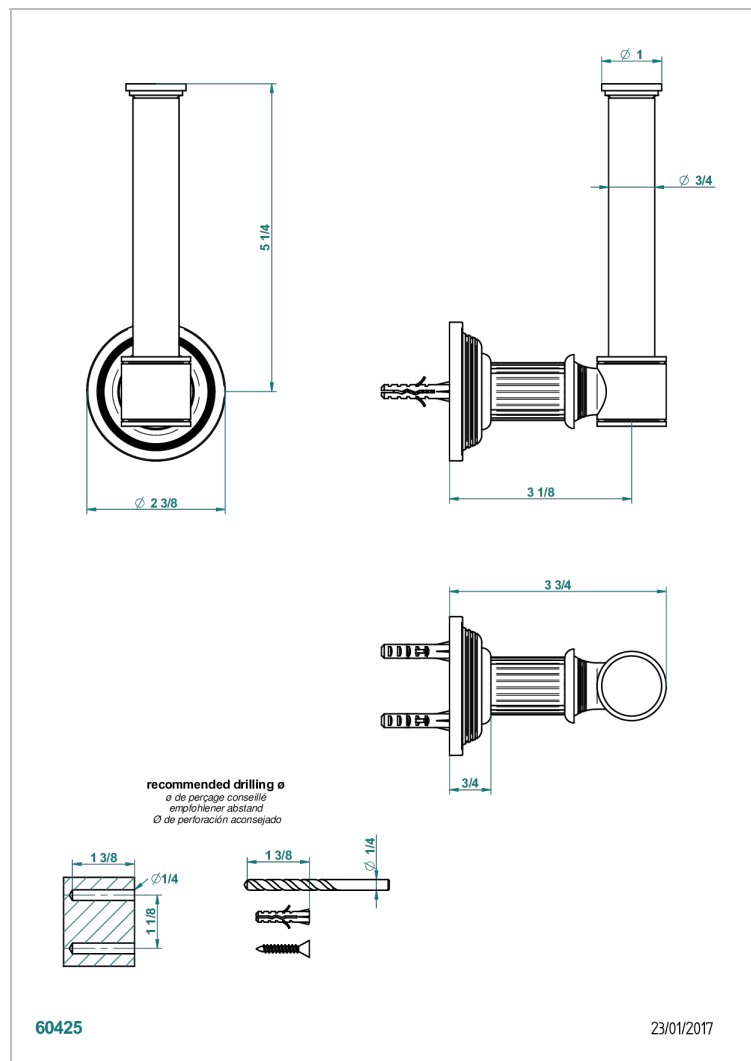

GRAND CENTRAL BLACK ONYX

U9M-542

Reserve toilet paper holder

CHARACTERISTIC

- Grand central Black Onyx
- Reserve toilet paper holder

AVAILABLE FINITIONS

Black ceram - D30
 Blush PVD - H62
 Brass color PVD - H49
 Brown bronze color PVD - F33
 Chrome polished - A02
 Copper antique matt, coated - H07

Matt nickel (American satin) - C01
 Matt nickel color PVD - H56
 Natural smoked Brass - A13
 Nickel antique / Sovereign - H28
 Nickel color PVD - H55
 Nickel polished - B01

Soft gold - F30
 Soft matt gold - F31
 Umber PVD - H66