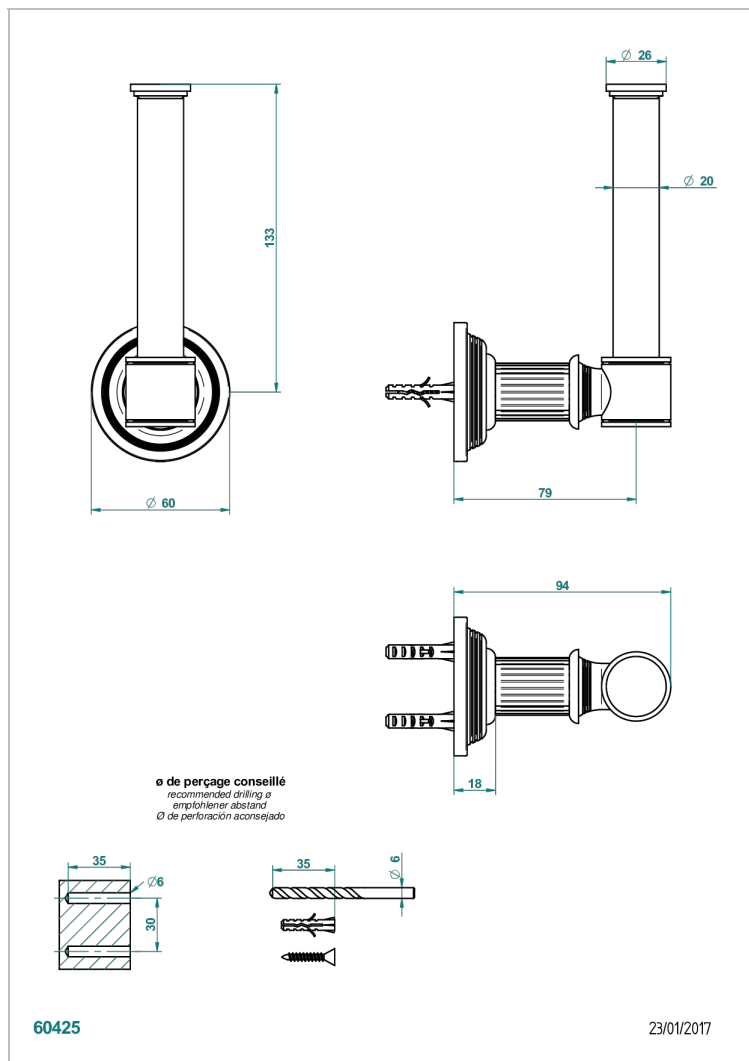

GRAND CENTRAL METAL WITH LEVER HANDLES

U9L-542

Reserve toilet paper holder

CHARACTERISTIC

- Grand central Metal with lever handles
- Reserve toilet paper holder

AVAILABLE FINITIONS

Black ceram - D30
Blush PVD - H62
Brass color PVD - H49
Brown bronze color PVD - F33
Chrome polished - A02
Copper antique matt, coated - H07

Matt nickel (American satin) - C01
Matt nickel color PVD - H56
Natural smoked Brass - A13
Nickel antique / Sovereign - H28
Nickel color PVD - H55
Nickel polished - B01

Polished chrome with gold inlay - GA1
Soft gold - F30
Soft matt gold - F31
Umber PVD - H66