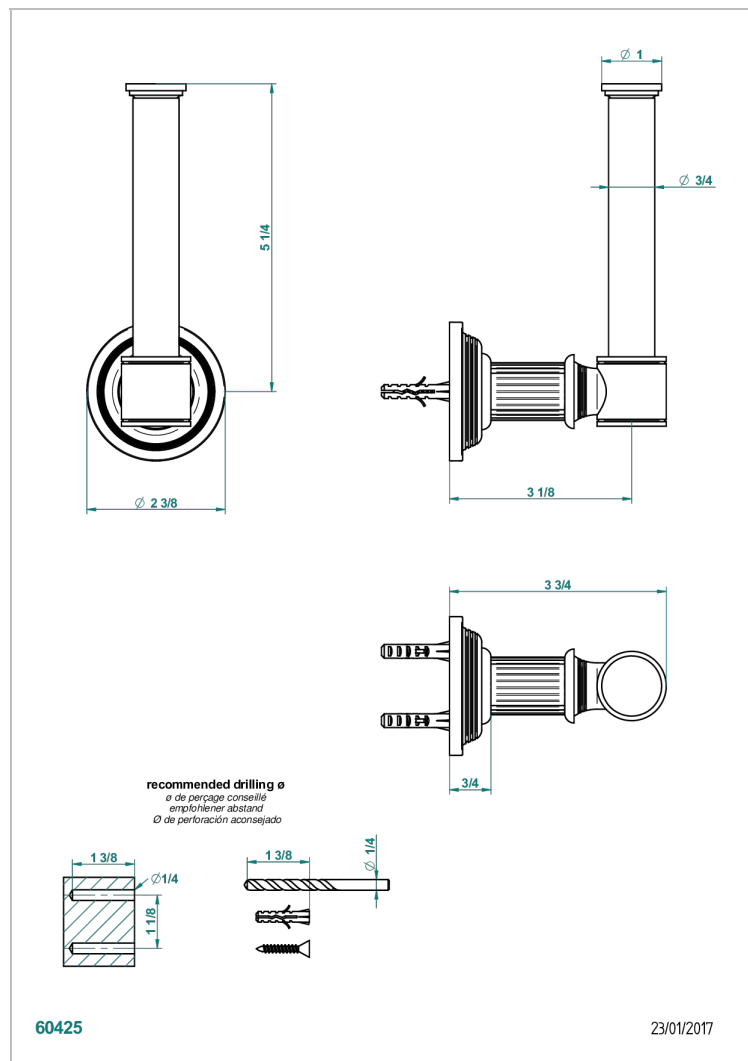

GRAND CENTRAL METAL WITH LEVER HANDLES

U9L-542

Reserve toilet paper holder

CHARACTERISTIC

- Grand central Metal with lever handles
- Reserve toilet paper holder

AVAILABLE FINITIONS

Black ceram - D30
 Blush PVD - H62
 Brass color PVD - H49
 Brown bronze color PVD - F33
 Chrome polished - A02
 Copper antique matt, coated - H07

Matt nickel (American satin) - C01
 Matt nickel color PVD - H56
 Natural smoked Brass - A13
 Nickel antique / Sovereign - H28
 Nickel color PVD - H55
 Nickel polished - B01

Polished chrome with gold inlay - GA1
 Soft gold - F30
 Soft matt gold - F31
 Umber PVD - H66