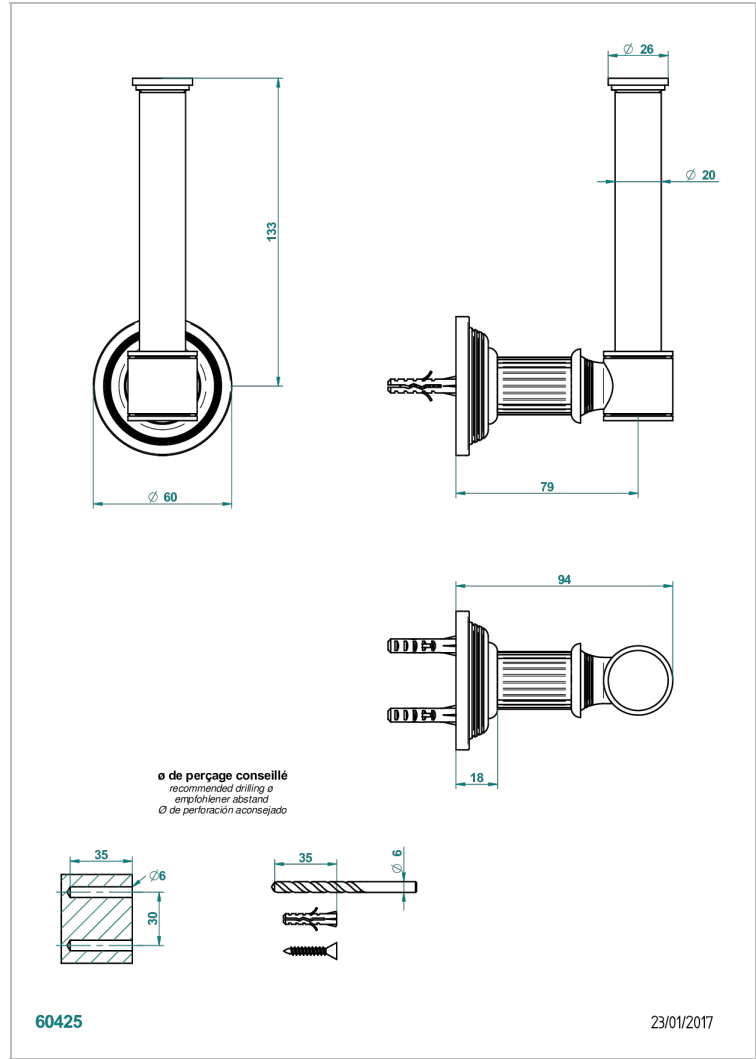

GRAND CENTRAL METAL

U9K-542

Reserve toilet paper holder

THG[®]
PARIS

60425

23/01/2017

CHARACTERISTIC

- Grand central Metal
- Reserve toilet paper holder