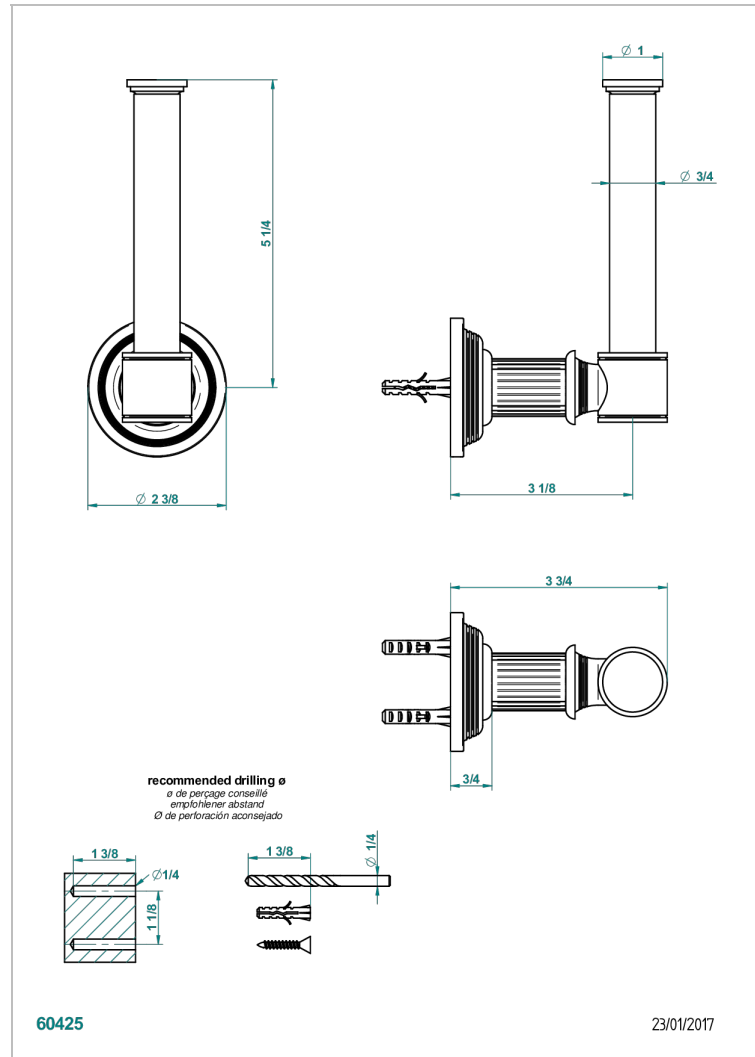

GRAND CENTRAL METAL

U9K-542

Reserve toilet paper holder

THG[®]
PARIS

CHARACTERISTIC

- Grand central Metal
- Reserve toilet paper holder

AVAILABLE FINITIONS

Black ceram - D30
Blush PVD - H62
Brass color PVD - H49
Brown bronze color PVD - F33
Chrome polished - A02
Copper antique matt, coated - H07

Matt nickel (American satin) - C01
Matt nickel color PVD - H56
Natural smoked Brass - A13
Nickel antique / Sovereign - H28
Nickel color PVD - H55
Nickel polished - B01

Polished chrome with gold inlay - GA1
Soft gold - F30
Soft matt gold - F31
Umber PVD - H66