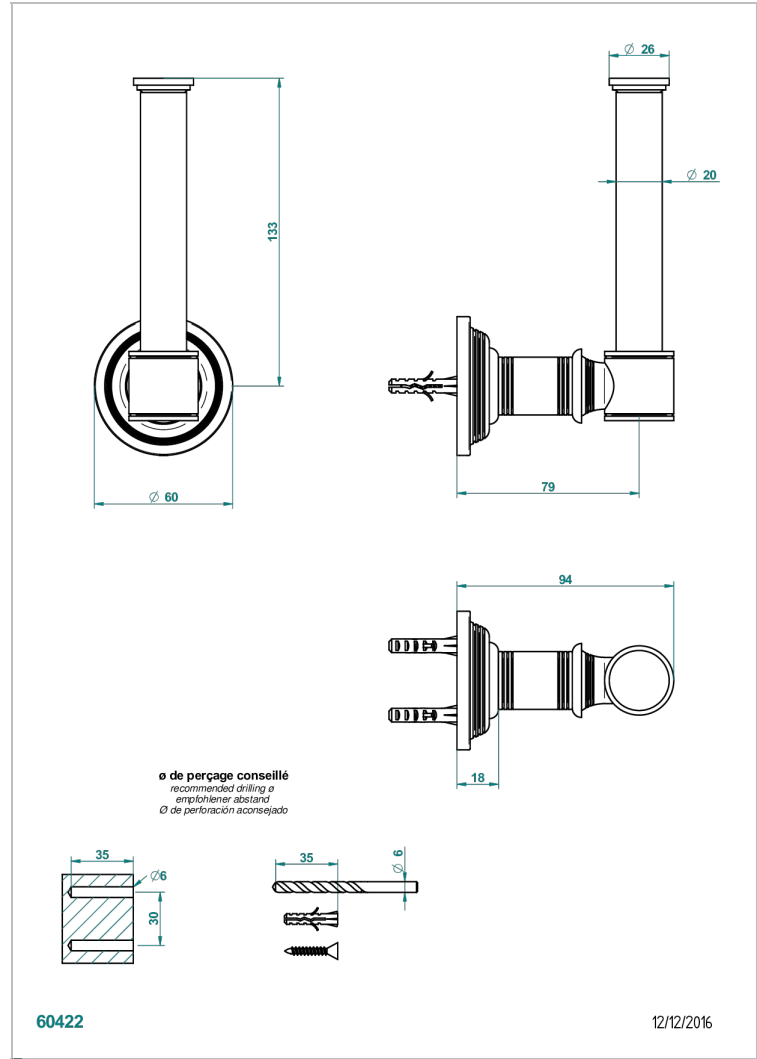

WEST COAST WHITE ONYX WITH LEVER HANDLES

U9H-542

Reserve toilet paper holder

CHARACTERISTIC

- West Coast White Onyx with lever handles
- Reserve toilet paper holder

AVAILABLE FINITIONS

Black ceram - D30
Blush PVD - H62
Brass color PVD - H49
Brown bronze color PVD - F33
Chrome polished - A02
Copper antique matt, coated - H07

Matt nickel (American satin) - C01
Matt nickel color PVD - H56
Natural smoked Brass - A13
Nickel antique / Sovereign - H28
Nickel color PVD - H55
Nickel polished - B01

Soft gold - F30
Soft matt gold - F31
Umber PVD - H66