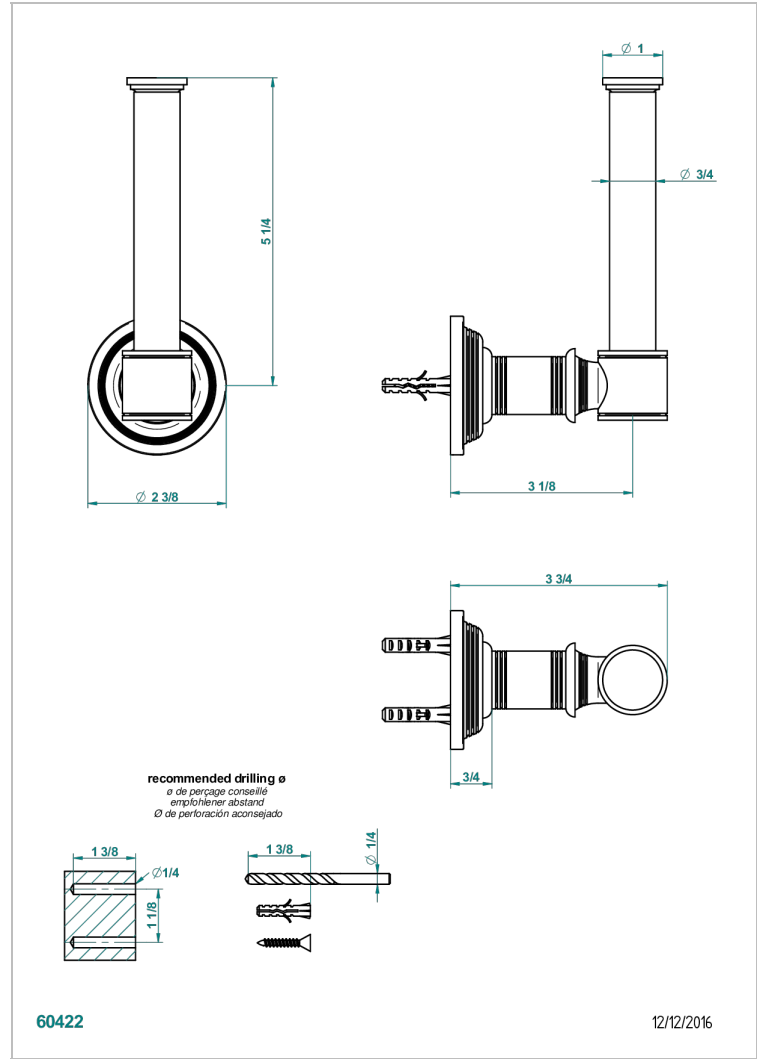

WEST COAST WHITE ONYX WITH LEVER HANDLES

U9H-542

Reserve toilet paper holder

CHARACTERISTIC

- West Coast White Onyx with lever handles
- Reserve toilet paper holder

AVAILABLE FINITIONS

Black ceram - D30
Blush PVD - H62
Brass color PVD - H49
Brown bronze color PVD - F33
Chrome polished - A02
Copper antique matt, coated - H07

Matt nickel (American satin) - C01
Matt nickel color PVD - H56
Natural smoked Brass - A13
Nickel antique / Sovereign - H28
Nickel color PVD - H55
Nickel polished - B01

Soft gold - F30
Soft matt gold - F31
Umber PVD - H66