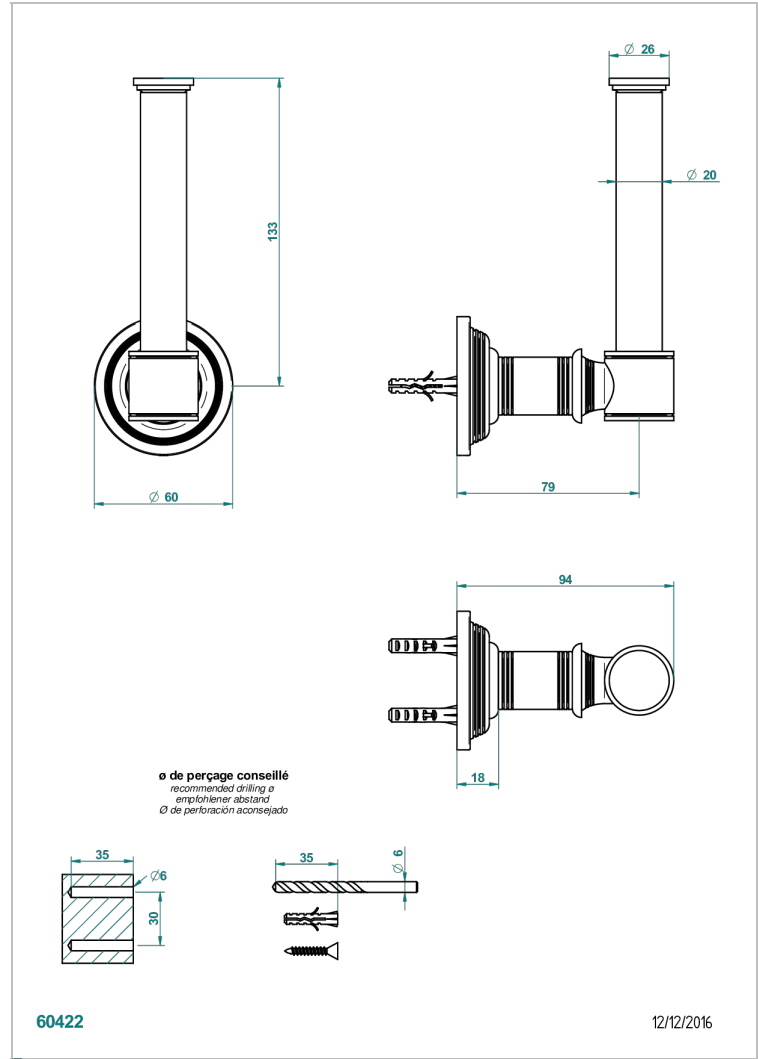

WEST COAST BLACK ONYX WITH LEVER

U9F-542

Portarrollo vertical

THG[®]
PARIS

60422

12/12/2016

CARACTERÍSTICAS

- West Coast Black Onyx with lever
- Portarrollo vertical