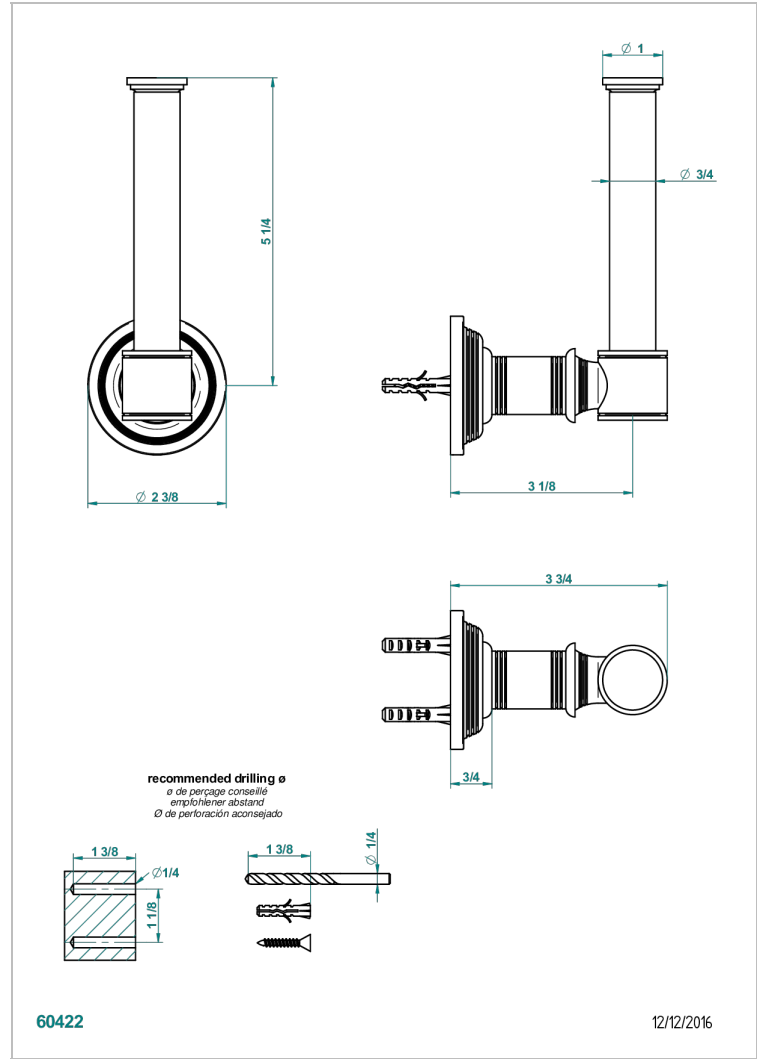

WEST COAST BLACK ONYX WITH LEVER HANDLES

U9F-542

Reserve toilet paper holder

CHARACTERISTIC

- West Coast Black Onyx with lever handles
- Reserve toilet paper holder

AVAILABLE FINITIONS

Black ceram - D30
Blush PVD - H62
Brass color PVD - H49
Brown bronze color PVD - F33
Chrome polished - A02
Copper antique matt, coated - H07

Matt nickel (American satin) - C01
Matt nickel color PVD - H56
Natural smoked Brass - A13
Nickel antique / Sovereign - H28
Nickel color PVD - H55
Nickel polished - B01

Soft gold - F30
Soft matt gold - F31
Umber PVD - H66