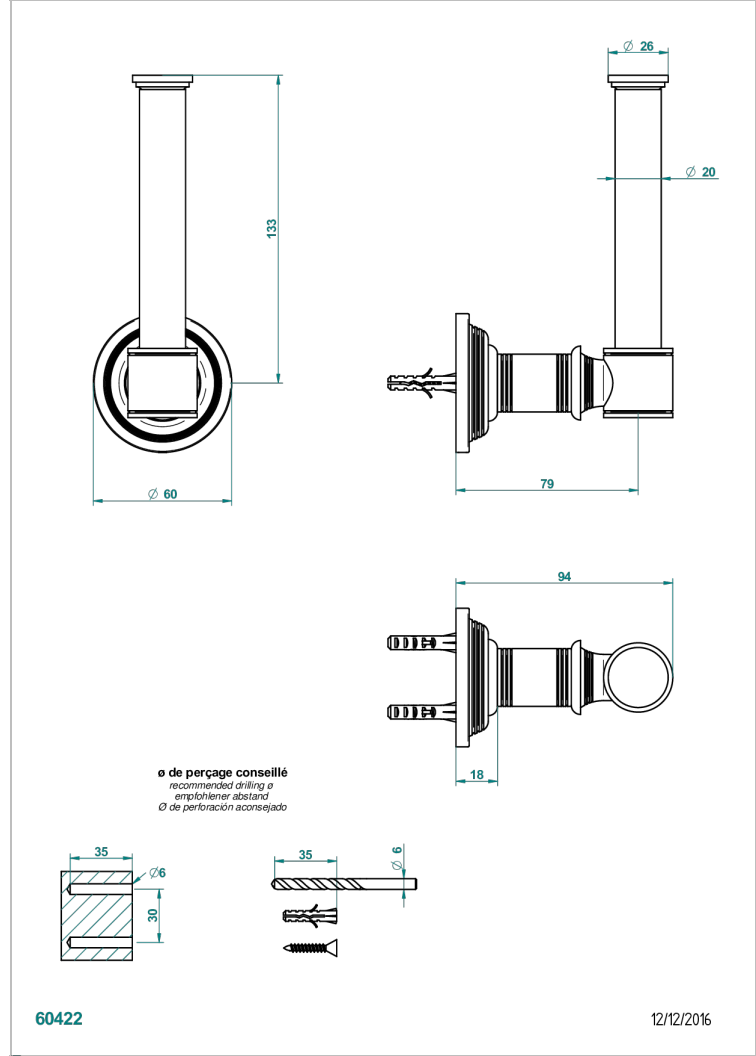

WEST COAST BLACK ONYX

U9E-542

Reserve toilet paper holder

THG[®]
PARIS

CHARACTERISTIC

- West Coast Black Onyx
- Reserve toilet paper holder

AVAILABLE FINITIONS

Black ceram - D30
Blush PVD - H62
Brass color PVD - H49
Brown bronze color PVD - F33
Chrome polished - A02
Copper antique matt, coated - H07

Matt nickel (American satin) - C01
Matt nickel color PVD - H56
Natural smoked Brass - A13
Nickel antique / Sovereign - H28
Nickel color PVD - H55
Nickel polished - B01

Soft gold - F30
Soft matt gold - F31
Umber PVD - H66