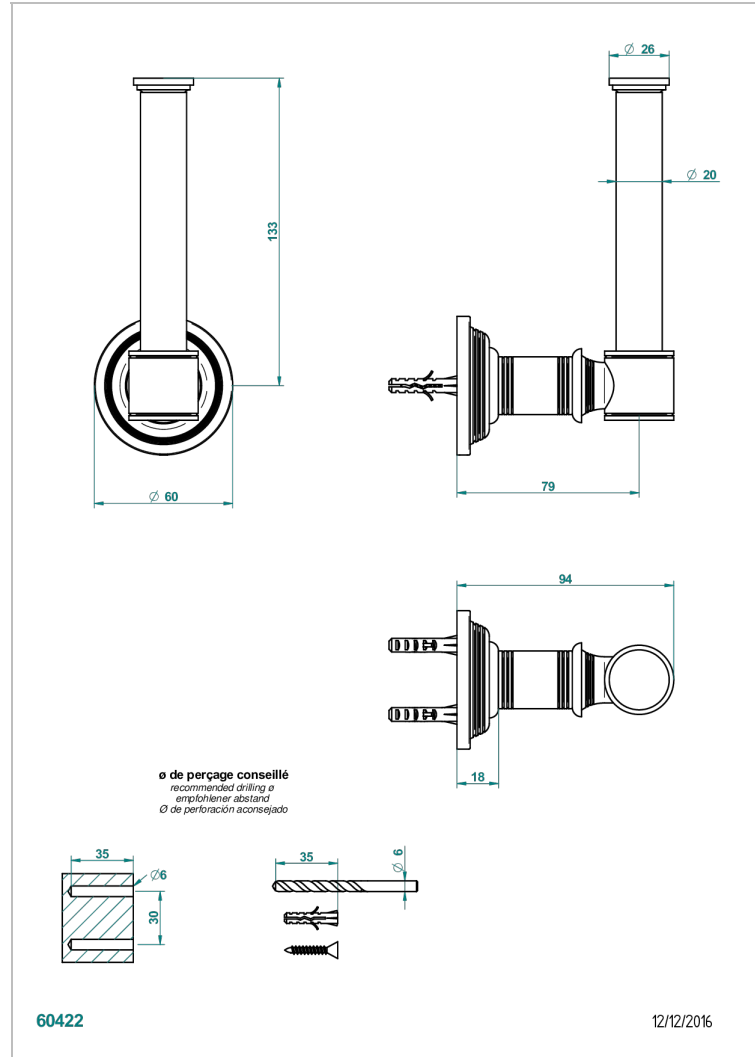

WEST COAST WITH GUILLOCHE DECOR WITH LEVER HANDLES

U9D-542

Reserve toilet paper holder

CHARACTERISTIC

- West coast with Guilloché decor with lever handles
- Reserve toilet paper holder

AVAILABLE FINITIONS

Black ceram - D30
Blush PVD - H62
Brass color PVD - H49
Brown bronze color PVD - F33
Chrome polished - A02
Copper antique matt, coated - H07