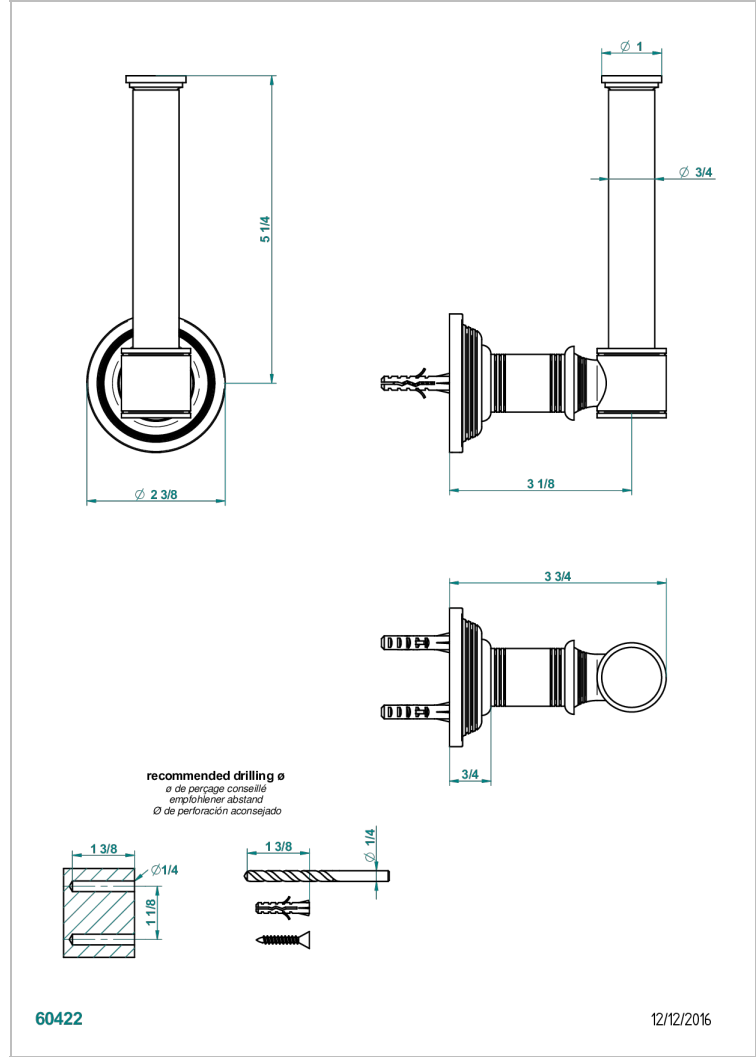

# WEST COAST WITH GUILLOCHE DECOR WITH LEVER HANDLES

U9D-542

Reserve toilet paper holder

## CHARACTERISTIC

- West coast with Guilloché decor with lever handles
- Reserve toilet paper holder