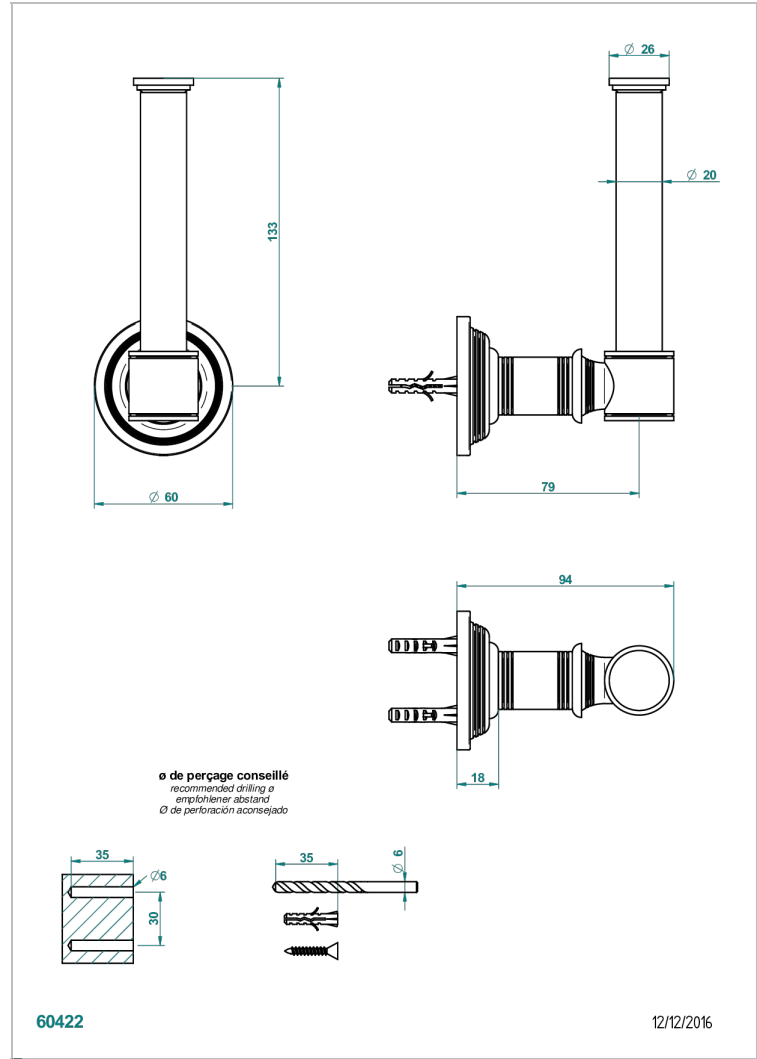

WEST COAST WITH GUILLOCHE DECOR

U9C-542

Reserve toilet paper holder

CHARACTERISTIC

- West coast with Guilloché decor
- Reserve toilet paper holder

AVAILABLE FINITIONS

Black ceram - D30
Blush PVD - H62
Brass color PVD - H49
Brown bronze color PVD - F33
Chrome polished - A02
Copper antique matt, coated - H07

Matt nickel (American satin) - C01
Matt nickel color PVD - H56
Natural smoked Brass - A13
Nickel antique / Sovereign - H28
Nickel color PVD - H55
Nickel polished - B01

Polished chrome with gold inlay - GA1
Soft gold - F30
Soft matt gold - F31
Umber PVD - H66