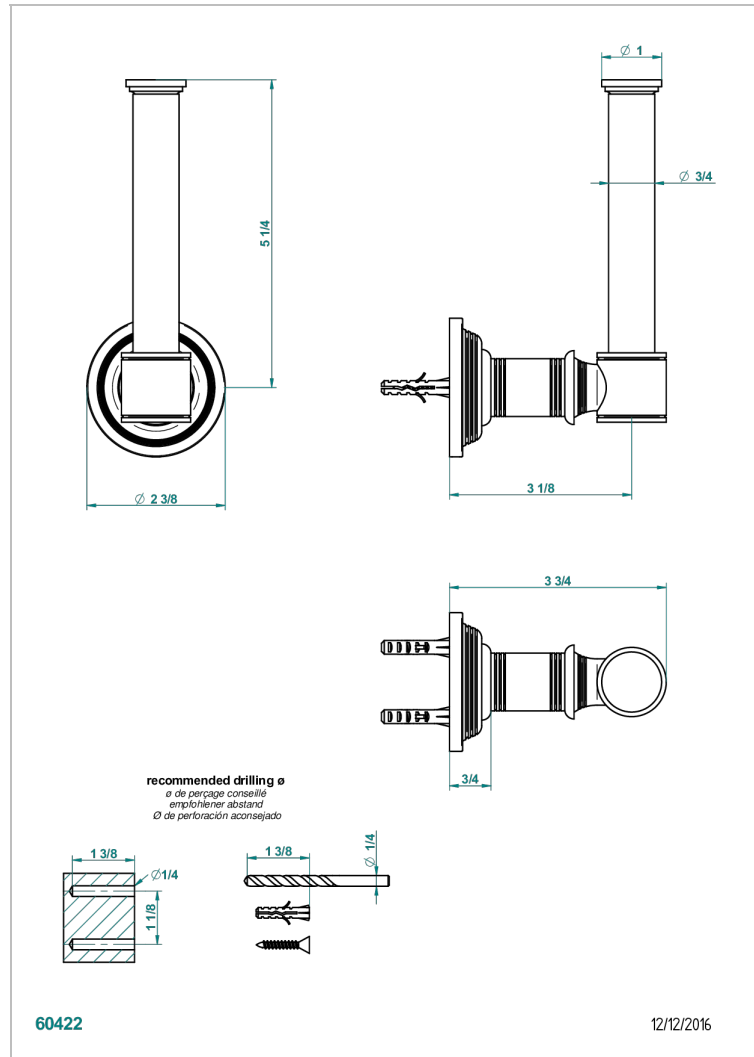

# WEST COAST WITH GUILLOCHE DECOR

U9C-542

Portarrollo vertical

THG<sup>®</sup>  
PARIS

## CARACTERÍSTICAS

- West coast with Guilloché decor
- Portarrollo vertical