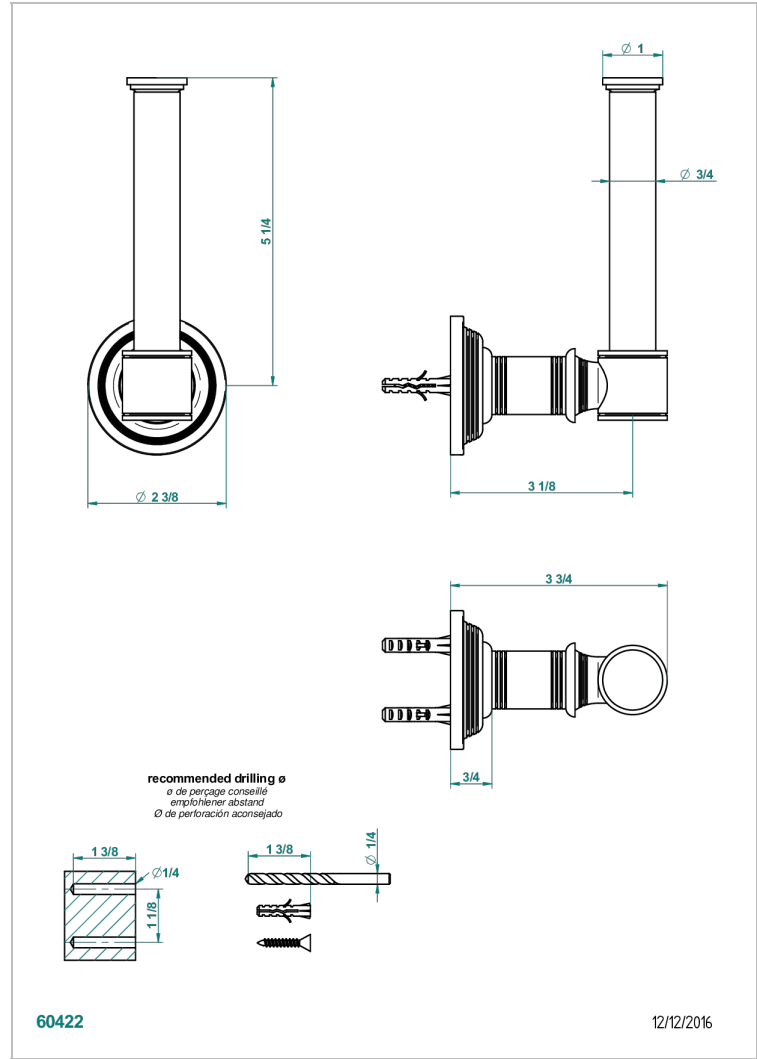

# WEST COAST WITH GUILLOCHE DECOR

U9C-542

Reserve toilet paper holder

## CHARACTERISTIC

- West coast with Guilloché decor
- Reserve toilet paper holder