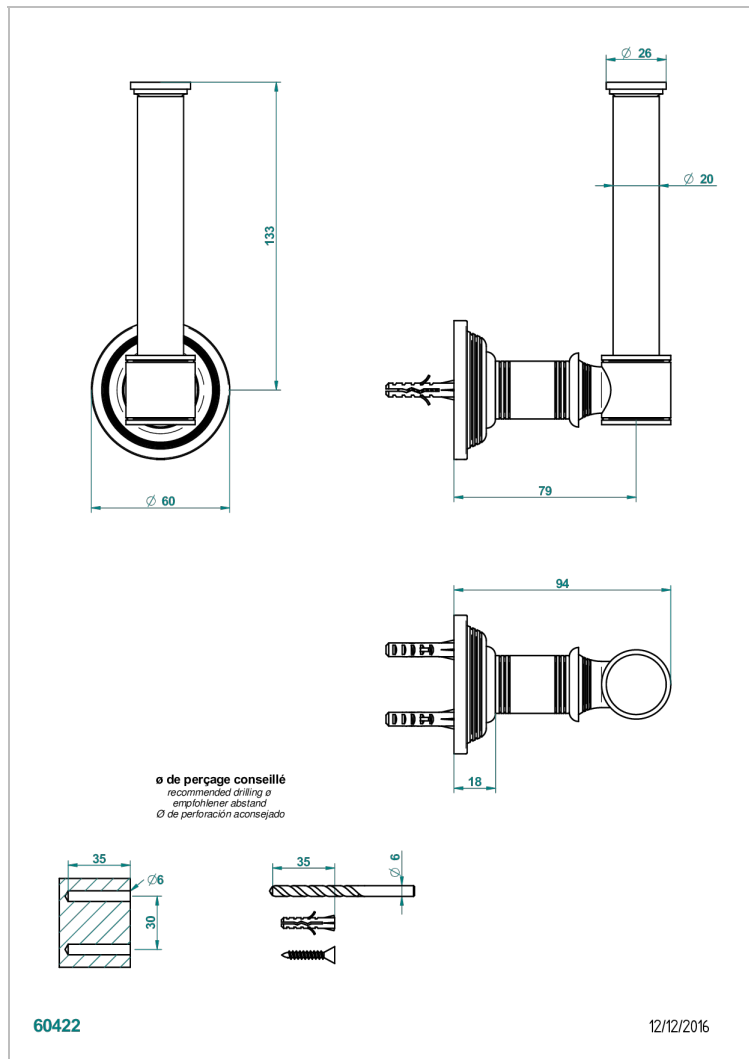

# WEST COAST METAL WITH LEVER HANDLES

U9B-542

Reserve toilet paper holder

## CHARACTERISTIC

- West Coast Metal with lever handles
- Reserve toilet paper holder