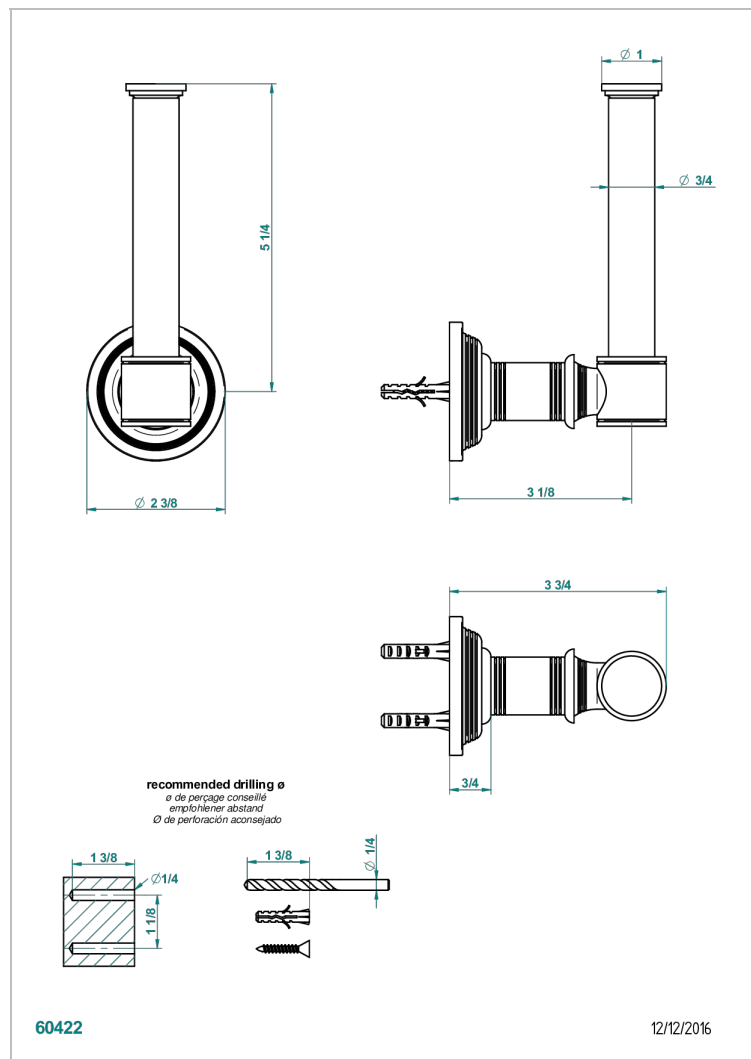

# WEST COAST METAL WITH LEVER

U9B-542

Portarrollo vertical

THG<sup>®</sup>  
PARIS

## CARACTERÍSTICAS

- West Coast Metal with lever
- Portarrollo vertical