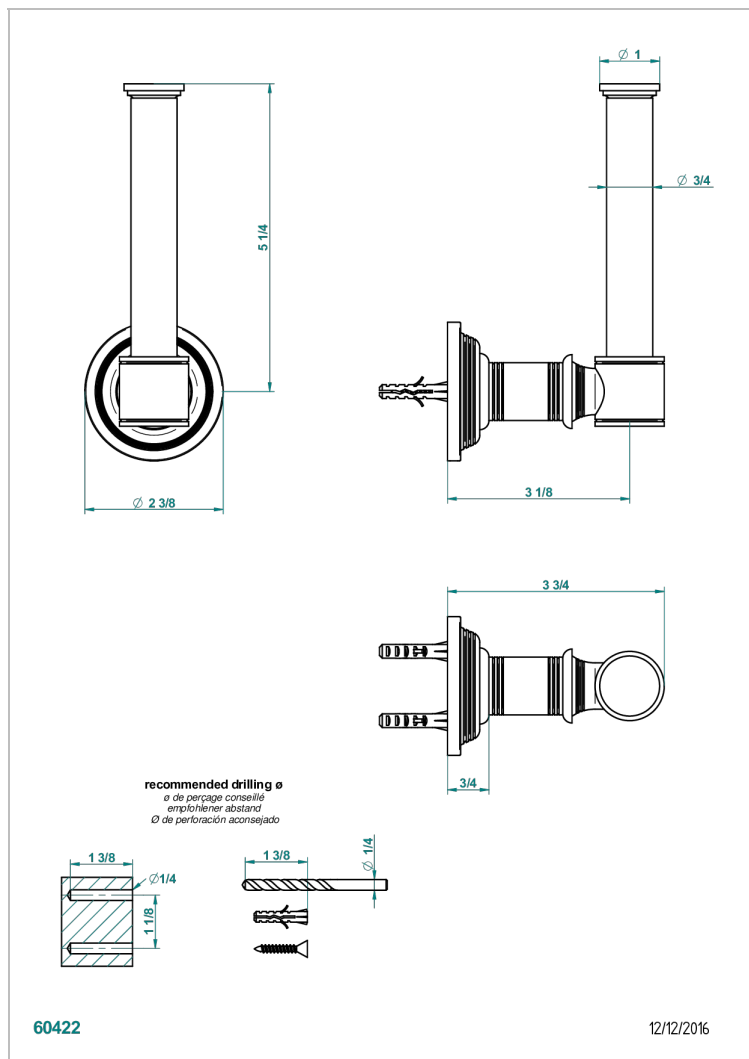

WEST COAST METAL WITH LEVER HANDLES

U9B-542

Reserve toilet paper holder

CHARACTERISTIC

- West Coast Metal with lever handles
- Reserve toilet paper holder

AVAILABLE FINITIONS

Black ceram - D30
Blush PVD - H62
Brass color PVD - H49
Brown bronze color PVD - F33
Chrome polished - A02
Copper antique matt, coated - H07

Matt nickel (American satin) - C01
Matt nickel color PVD - H56
Natural smoked Brass - A13
Nickel antique / Sovereign - H28
Nickel color PVD - H55
Nickel polished - B01

Polished chrome with gold inlay - GA1
Soft gold - F30
Soft matt gold - F31
Umber PVD - H66