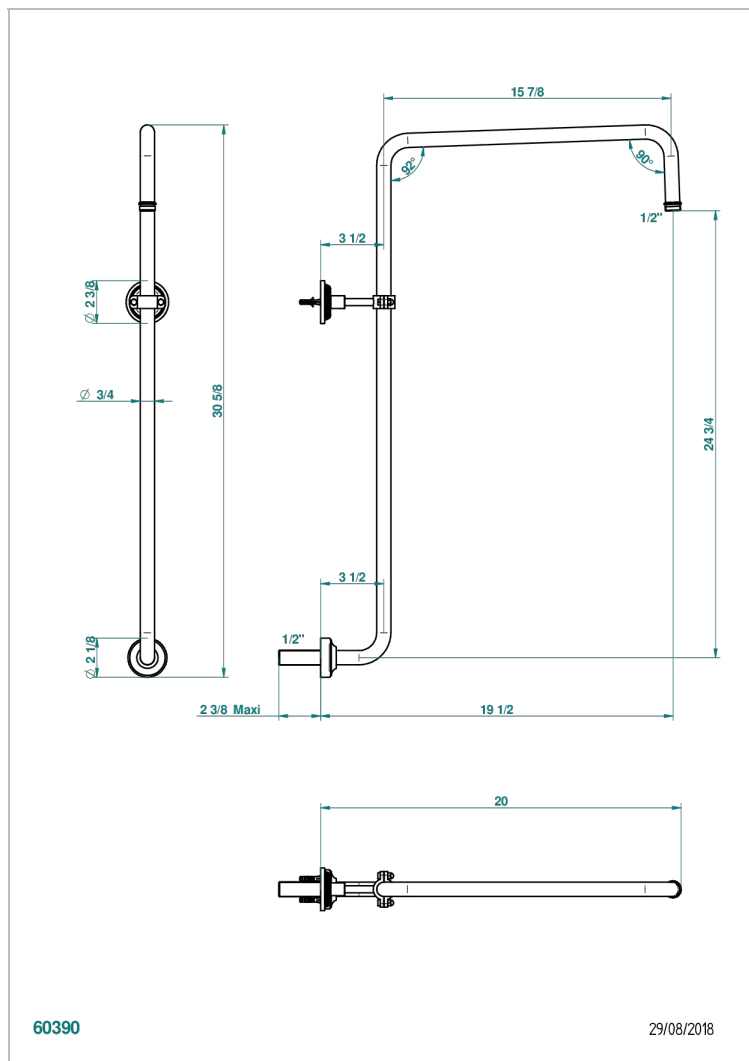

GRAND CENTRAL WHITE ONYX WITH LEVER HANDLES

U9S-83

Curved shower arm 1/2"

60390

29/08/2018

CHARACTERISTIC

- Grand central White Onyx with lever handles
- Curved shower arm 1/2"

AVAILABLE FINITIONS

Antique nickel - H28
Black ceram - D30
Blush PVD - H62
Brass color PVD - H49
Brown bronze color PVD - F33
Gold color PVD - H52

Graphite PVD - H64
Lacquered light bronze - D01
Matt Umber PVD - H67
Matt blush PVD - H60
Matt brass color PVD - H50
Matt brown bronze color PVD - F34