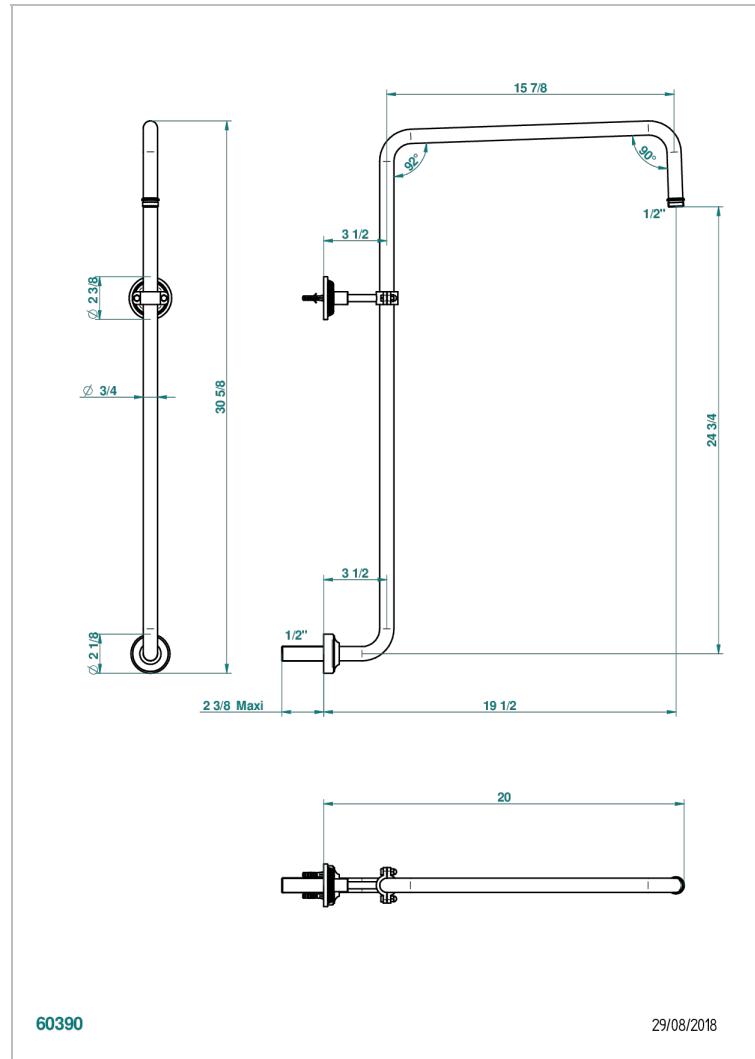

# GRAND CENTRAL WHITE ONYX WITH LEVER HANDLES

U9S-83

Curved shower arm 1/2"

60390

29/08/2018

## CHARACTERISTIC

- Grand central White Onyx with lever handles
- Curved shower arm 1/2"

## AVAILABLE FINITIONS

Antique nickel - H28  
Black ceram - D30  
Blush PVD - H62  
Brass color PVD - H49  
Brown bronze color PVD - F33  
Gold color PVD - H52

Graphite PVD - H64  
Lacquered light bronze - D01  
Matt Umber PVD - H67  
Matt blush PVD - H60  
Matt brass color PVD - H50  
Matt brown bronze color PVD - F34