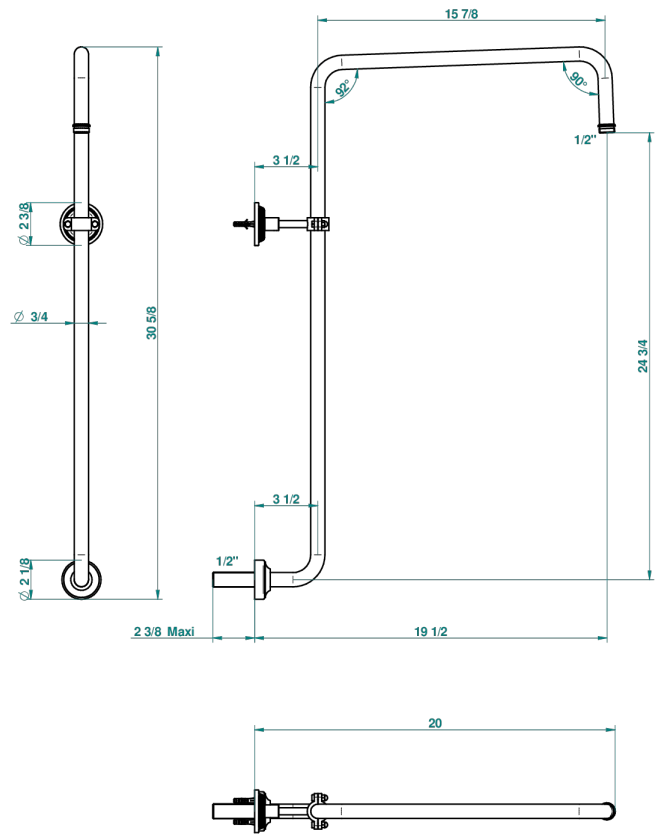

# GRAND CENTRAL WHITE ONYX

U9R-83

Curved shower arm 1/2"

THG<sup>®</sup>  
PARIS

60390

29/08/2018

## CARACTERÍSTICAS

- Grand central White Onyx
- Curved shower arm 1/2"