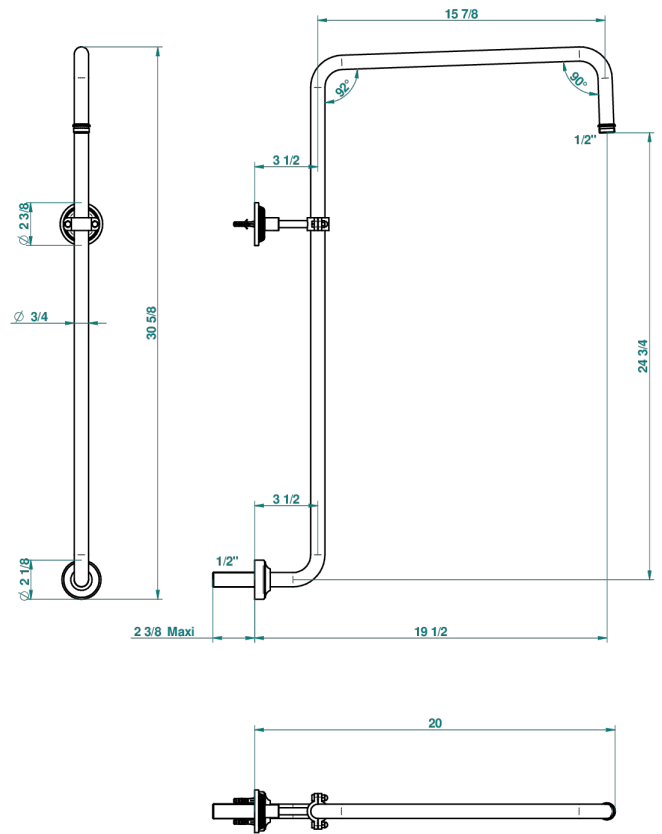

# GRAND CENTRAL WHITE ONYX

U9R-83

Curved shower arm 1/2"

THG<sup>®</sup>  
PARIS

60390

29/08/2018

## CHARACTERISTIC

- Grand central White Onyx
- Curved shower arm 1/2"