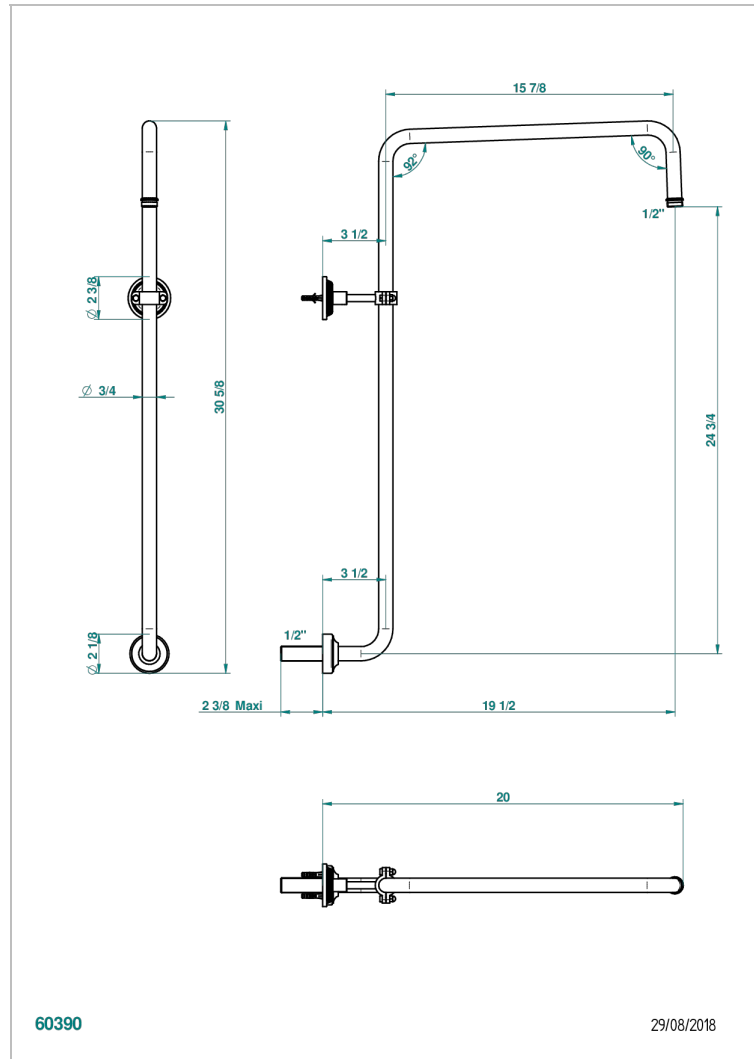

# GRAND CENTRAL WHITE ONYX

U9R-83

Curved shower arm 1/2"

60390

29/08/2018

## CHARACTERISTIC

- Grand central White Onyx
- Curved shower arm 1/2"

## AVAILABLE FINITIONS

Antique nickel - H28  
Black ceram - D30  
Blush PVD - H62  
Brass color PVD - H49  
Brown bronze color PVD - F33  
Gold color PVD - H52

Graphite PVD - H64  
Lacquered light bronze - D01  
Matt Umber PVD - H67  
Matt blush PVD - H60  
Matt brass color PVD - H50  
Matt brown bronze color PVD - F34