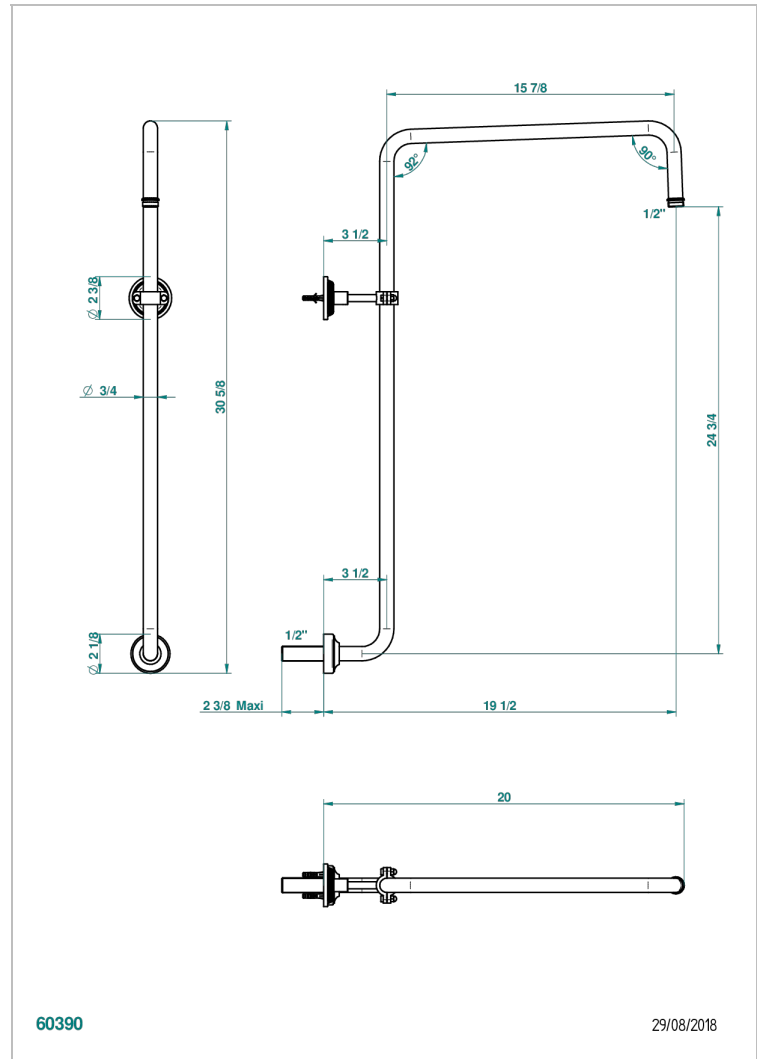

# GRAND CENTRAL BLACK ONYX WITH LEVER

U9N-83

Curved shower arm 1/2"

## CHARACTERISTIC

- Grand central Black Onyx with lever
- Curved shower arm 1/2"

## AVAILABLE FINITIONS

Antique nickel - H28  
Black ceram - D30  
Blush PVD - H62  
Brass color PVD - H49  
Brown bronze color PVD - F33  
Gold color PVD - H52

Graphite PVD - H64  
Lacquered light bronze - D01  
Matt Umber PVD - H67  
Matt blush PVD - H60  
Matt brass color PVD - H50  
Matt brown bronze color PVD - F34