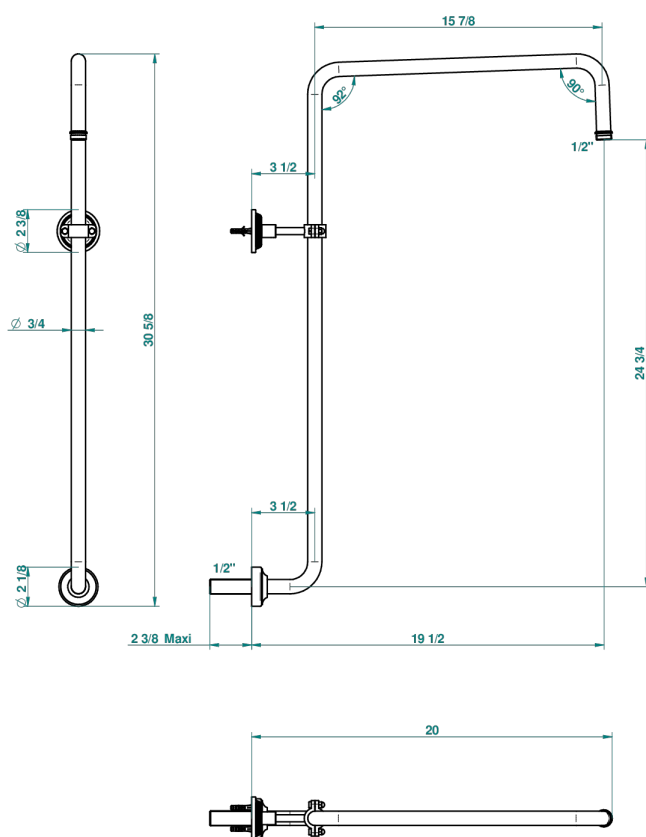

# GRAND CENTRAL BLACK ONYX

U9M-83

Curved shower arm 1/2"

THG<sup>®</sup>  
PARIS

60390

29/08/2018

## CARACTERÍSTICAS

- Grand central Black Onyx
- Curved shower arm 1/2"