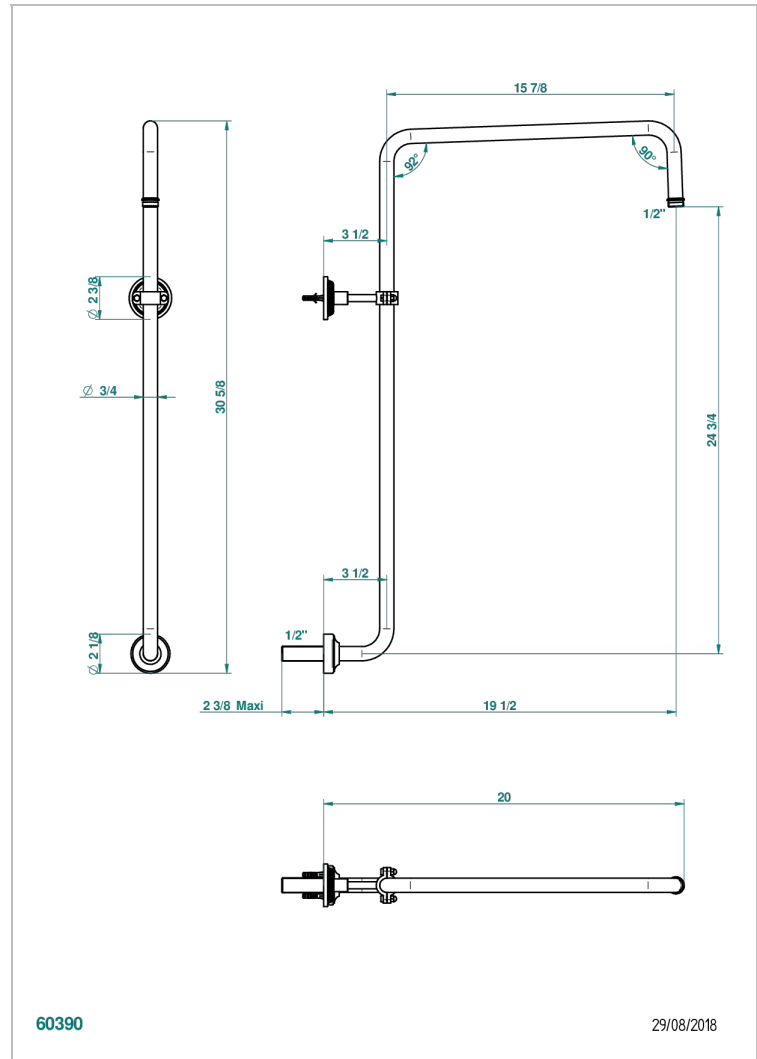

GRAND CENTRAL BLACK ONYX

U9M-83

莲蓬头弯管臂, 1/2"

THG[®]
PARIS

特色

- Grand central Black Onyx
- 莲蓬头弯管臂, 1/2"

可选饰面

Black ceram - D30
Blush PVD - H62
Graphite PVD - H64
Matt Umber PVD - H67
Matt blush PVD - H60
Matt graphite PVD - H65

抛光镍 - B01
浅金 - F30
漆面铜 - D01