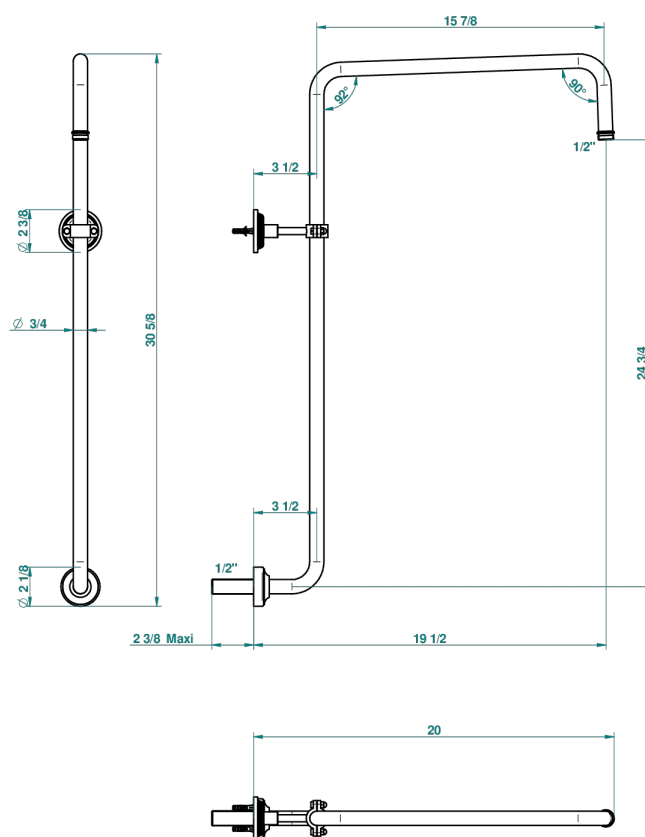

GRAND CENTRAL METAL WITH LEVER

U9L-83

Curved shower arm 1/2"

THG[®]
PARIS

60390

29/08/2018

CARACTERÍSTICAS

- Grand central Metal with lever
- Curved shower arm 1/2"

Níquel viejo - H28
Polished chrome with gold inlay - GA1
Pvd blush - H62
Pvd blush mate - H60
Pvd color latón - H49
Pvd color latón mate - H50

Pvd color níquel - H55
Pvd color níquel mate - H56
Pvd color oro - H52
Pvd color oro mate - H53
Pvd grafito - H64
Pvd grafito mate - H65

Pvd marrón bronce - F33
Pvd marrón bronce mate - F34
Pvd umber - H66
Pvd umber mate - H67