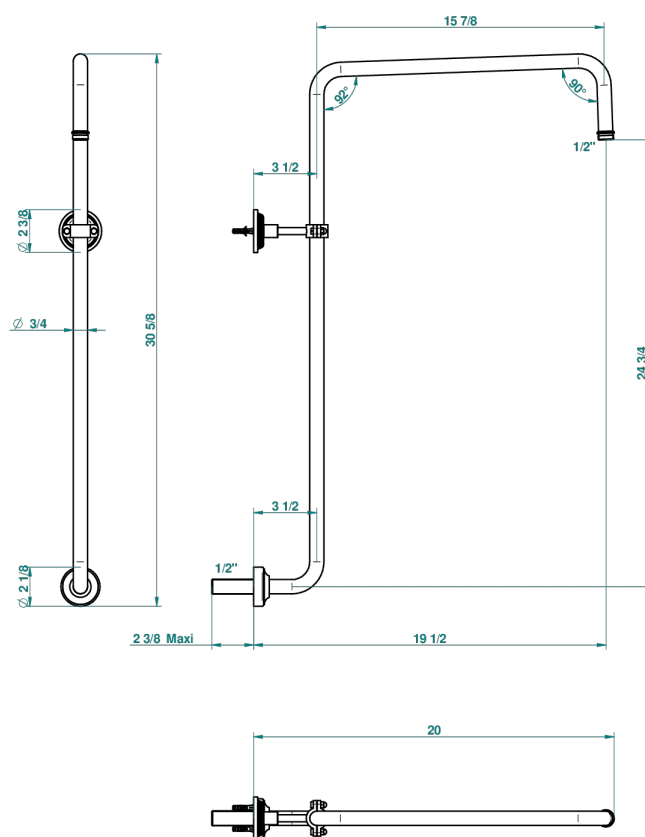

# GRAND CENTRAL METAL WITH LEVER

U9L-83

Curved shower arm 1/2"

THG<sup>®</sup>  
PARIS

60390

29/08/2018

## CARACTERÍSTICAS

- Grand central Metal with lever
- Curved shower arm 1/2"