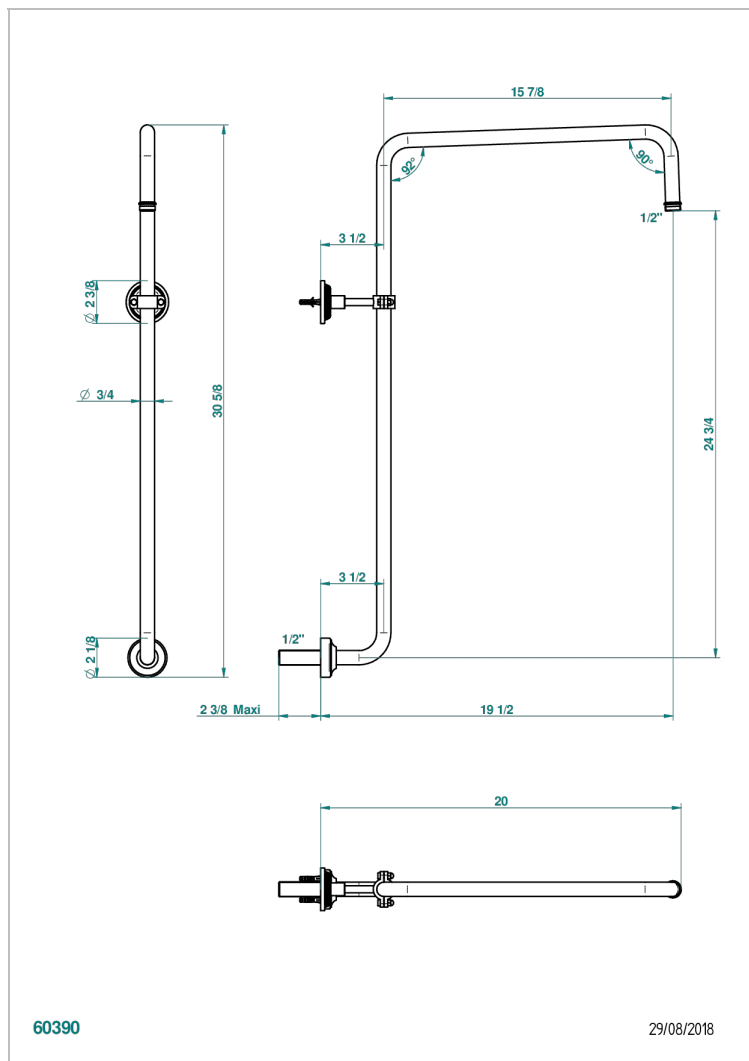

GRAND CENTRAL METAL WITH LEVER

U9L-83

Curved shower arm 1/2"

60390

29/08/2018

CHARACTERISTIC

- Grand central Metal with lever
- Curved shower arm 1/2"

AVAILABLE FINITIONS

Antique nickel - H28
Black ceram - D30
Blush PVD - H62
Brass color PVD - H49
Brown bronze color PVD - F33
Gold color PVD - H52

Graphite PVD - H64
Lacquered light bronze - D01
Matt Umber PVD - H67
Matt blush PVD - H60
Matt brass color PVD - H50
Matt brown bronze color PVD - F34