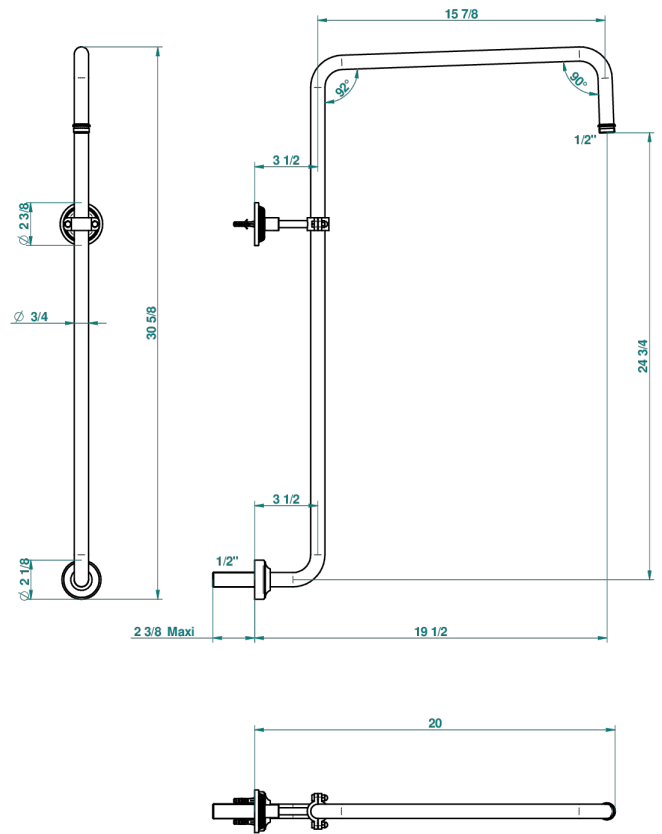

GRAND CENTRAL METAL

U9K-83

Curved shower arm 1/2"

THG[®]
PARIS

60390

29/08/2018

CHARACTERISTIC

- Grand central Metal
- Curved shower arm 1/2"

AVAILABLE FINITIONS

Antique nickel - H28
Black ceram - D30
Blush PVD - H62
Brass color PVD - H49
Brown bronze color PVD - F33
Gold color PVD - H52

Graphite PVD - H64
Lacquered light bronze - D01
Matt Umber PVD - H67
Matt blush PVD - H60
Matt brass color PVD - H50
Matt brown bronze color PVD - F34