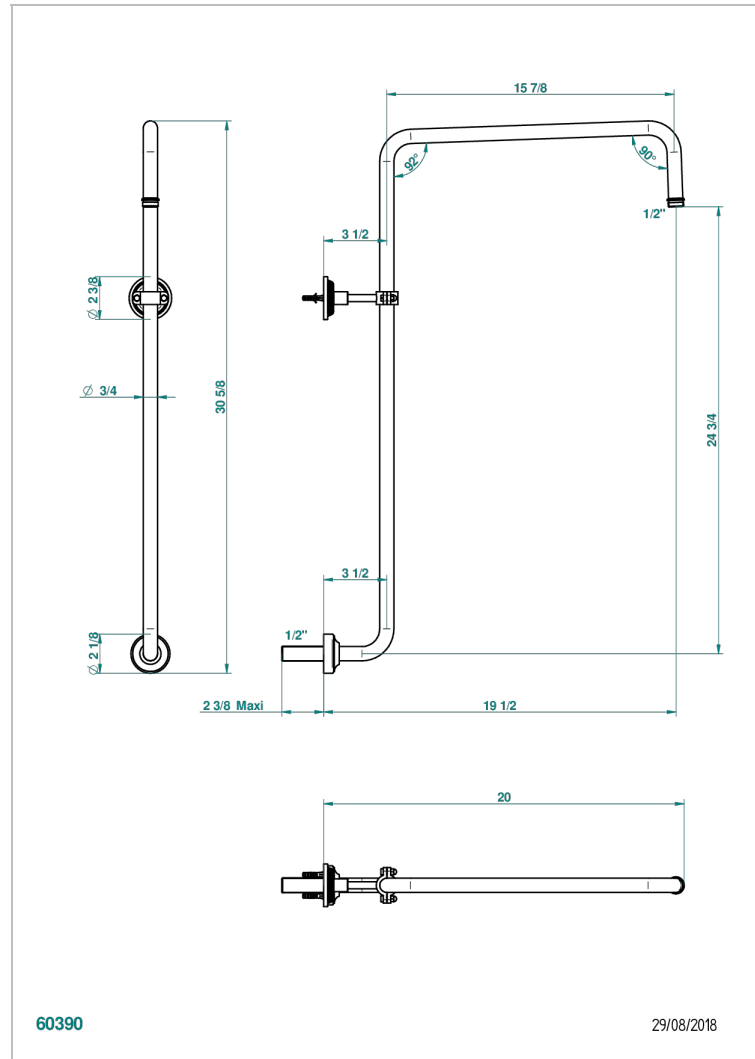

# WEST COAST WHITE ONYX WITH LEVER HANDLES

U9H-83

Curved shower arm 1/2"

60390

29/08/2018

## CHARACTERISTIC

- West Coast White Onyx with lever handles
- Curved shower arm 1/2"

## AVAILABLE FINITIONS

Antique nickel - H28  
Black ceram - D30  
Blush PVD - H62  
Brass color PVD - H49  
Brown bronze color PVD - F33  
Gold color PVD - H52

Graphite PVD - H64  
Lacquered light bronze - D01  
Matt Umber PVD - H67  
Matt blush PVD - H60  
Matt brass color PVD - H50  
Matt brown bronze color PVD - F34