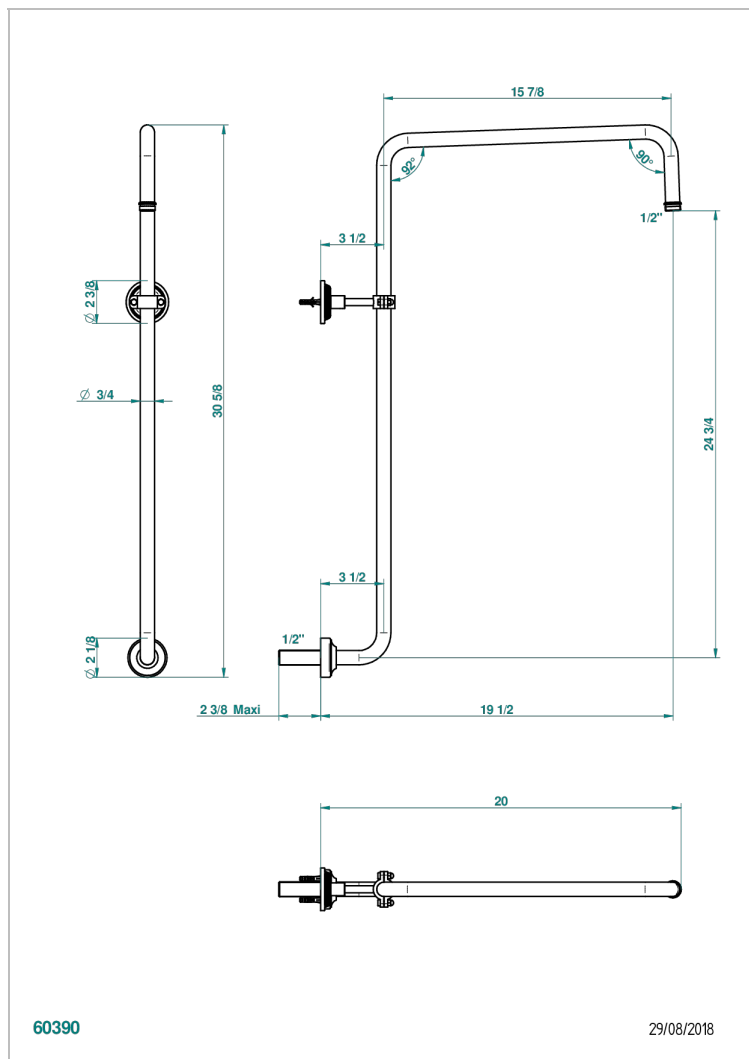

WEST COAST WHITE ONYX

U9G-83

Curved shower arm 1/2"

THG[®]
PARIS

CHARACTERISTIC

- West Coast White Onyx
- Curved shower arm 1/2"

AVAILABLE FINITIONS

Antique nickel - H28
Black ceram - D30
Blush PVD - H62
Brass color PVD - H49
Brown bronze color PVD - F33
Gold color PVD - H52

Graphite PVD - H64
Lacquered light bronze - D01
Matt Umber PVD - H67
Matt blush PVD - H60
Matt brass color PVD - H50
Matt brown bronze color PVD - F34

Matt chrome - C02
Matt gold - F07
Matt gold color PVD - H53
Matt graphite PVD - H65
Matt nickel (color finish) - C01
Matt nickel color PVD - H56

Natural smoked Brass - A13
Nickel color PVD - H55
Polished chrome (color finish) - A02
Polished gold (color finish) - F01
Polished nickel - B01
Soft gold - F30

Soft matt gold - F31
Umber PVD - H66
Varnished matt antique red copper
(color finish) - H07