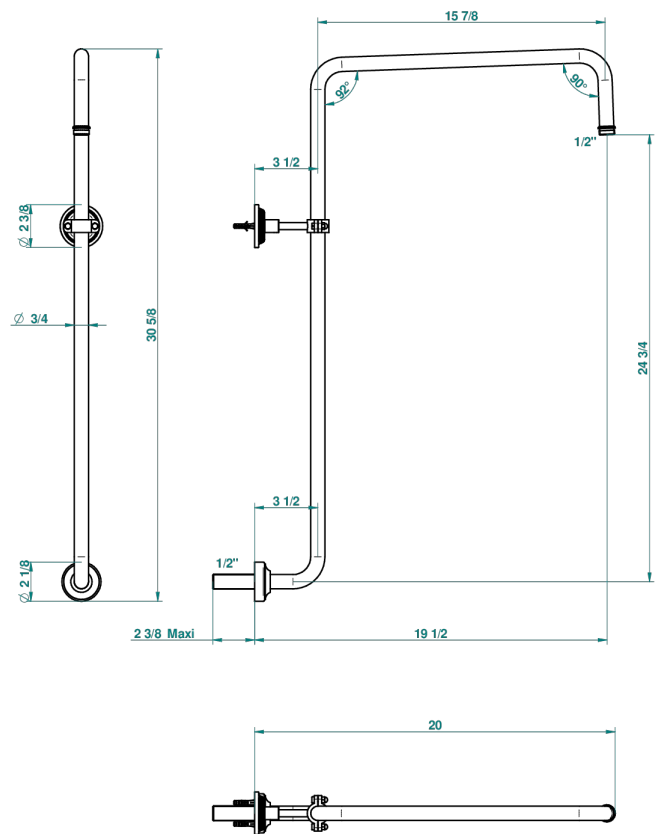

# WEST COAST BLACK ONYX WITH LEVER

U9F-83

Curved shower arm 1/2"

THG<sup>®</sup>  
PARIS

60390

29/08/2018

## CHARACTERISTIC

- West Coast Black Onyx with lever
- Curved shower arm 1/2"